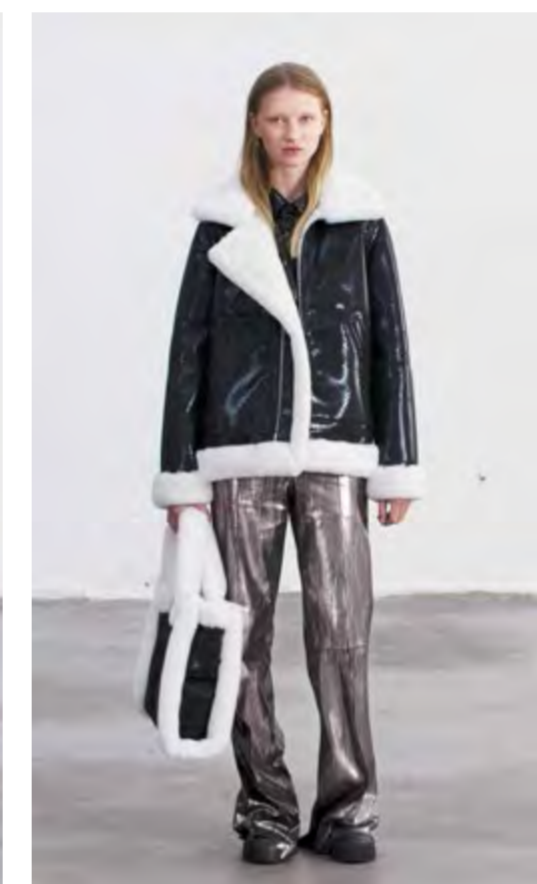

Aria Coat \_ Black/Nougat

Aria Coat \_ Brown/Pink

Aria Coat \_ Brown/Off-White

Camilla Coat \_ Caramel

Aubrey Coat \_ Beige/Black

Blair Jacket \_ Black Snake/White

Blair Jacket \_ Light Grey Snake/White

Camilla Coat \_ Black