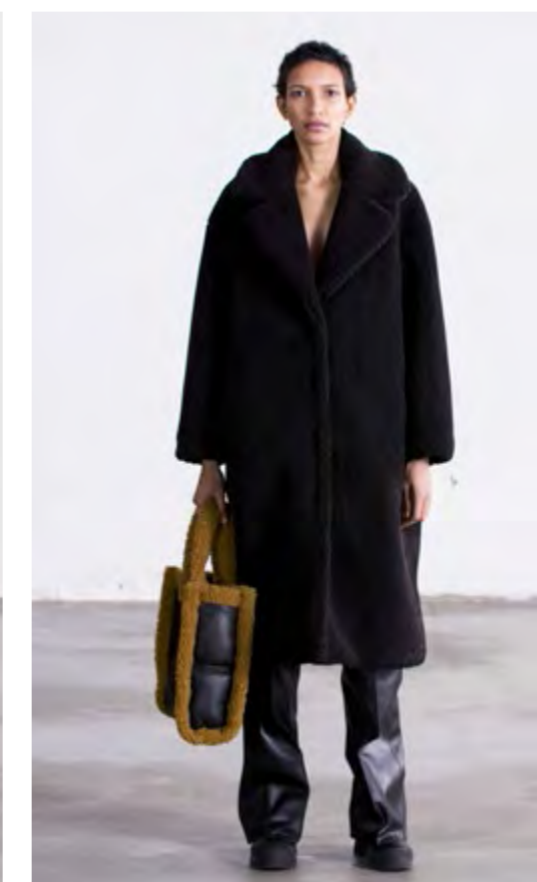

Aria Coat \_ Black/Nougat

Aria Coat \_ Brown/Pink

Aria Coat \_ Brown/Off-White

Camilla Coat \_ Caramel

Aubrey Coat \_ Beige/Black

Blair Jacket \_ Black Snake/White

Blair Jacket \_ Light Grey Snake/White

Camilla Coat \_ Black