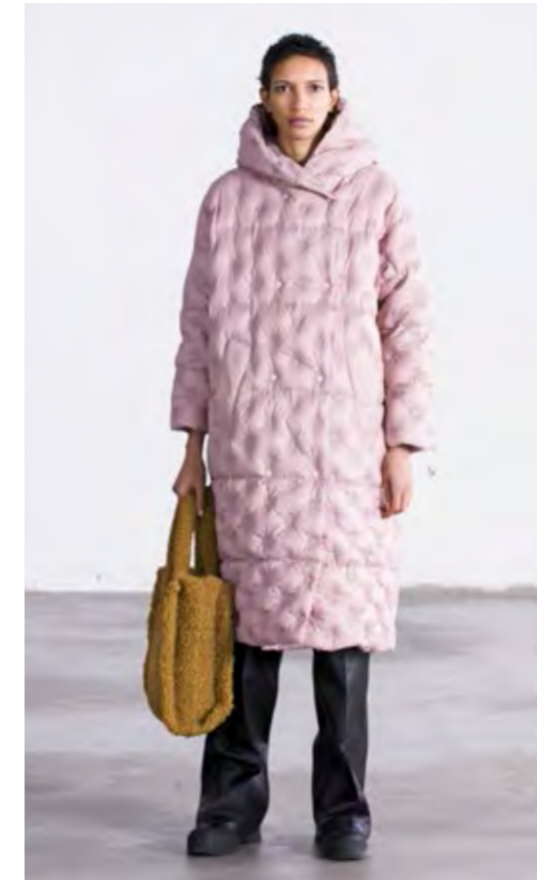

Nicolina Coat _ Dusty Rose