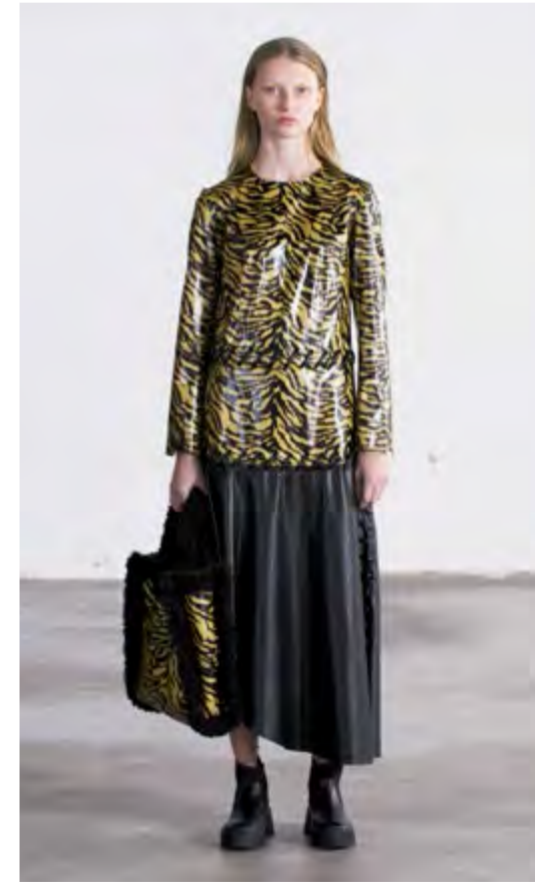

Micki Dress _ Mustard Snake/Black