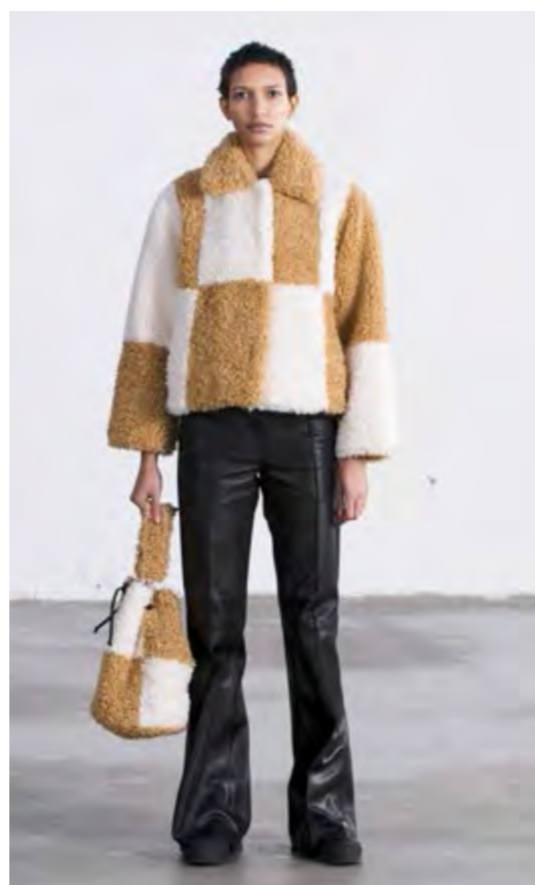

Marcella Jacket _ Off-White/Camel