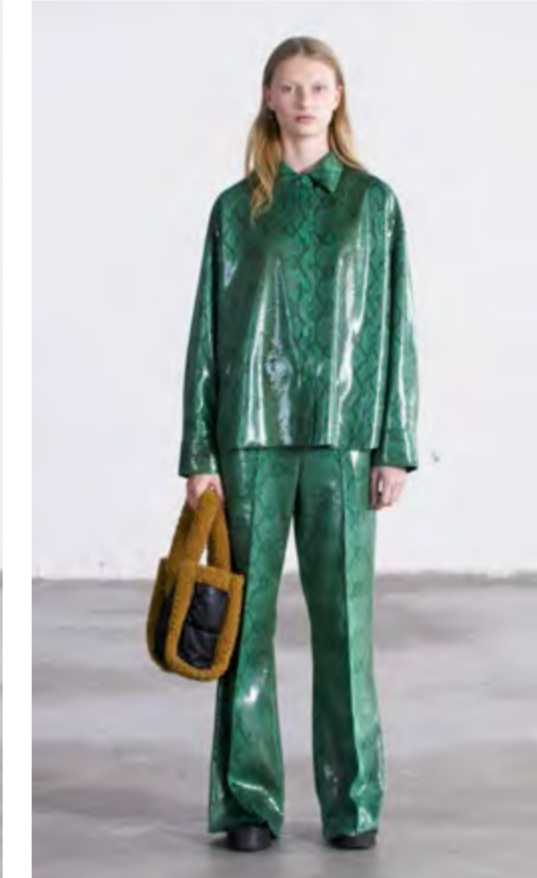

Dee Shirt \_ Black Snake  
Dolly Skirt \_ Mustard/White Zebra

Dee Shirt \_ Black Snake  
Maria Skirt \_ Brown Snake

Delilah Dress \_ Black/Brown Snake

Dee Shirt \_ Black Snake  
Marla Skirt \_ Black Snake