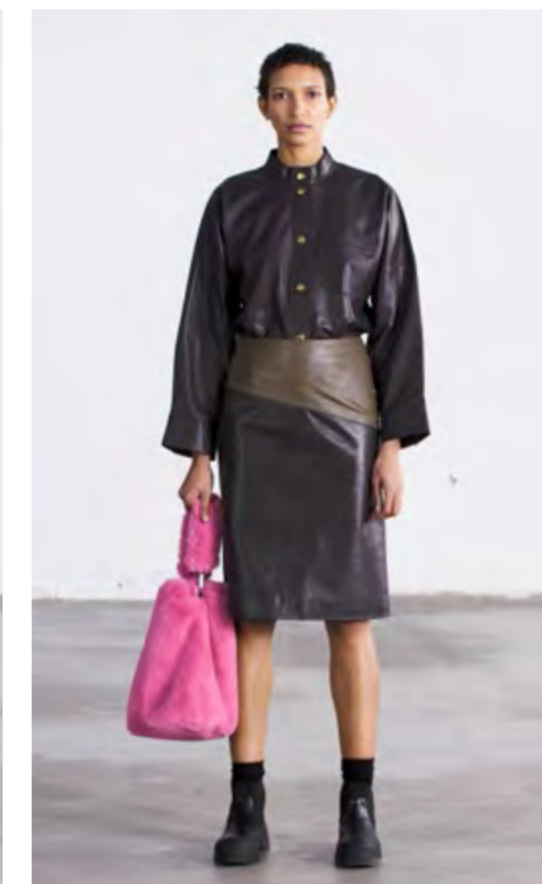

Elle Top \_ Black  
Bette Pant \_ Sea Turtle

Delaney Jacket \_ Black  
Meryl Skirt \_ Black

Delaney Jacket \_ Black  
Paisley Skirt \_ Black/Sea Turtle

Dee Shirt \_ Green Snake  
Dolly Skirt \_ Black/Metallic