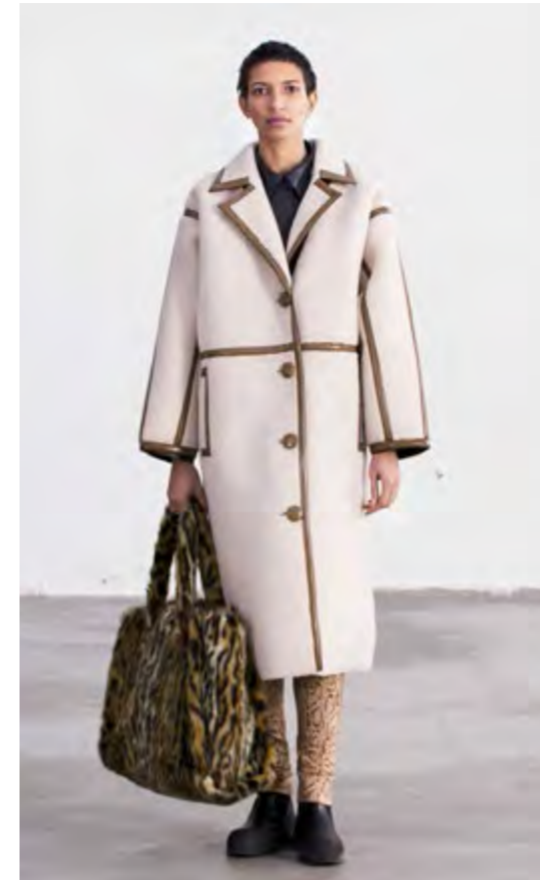

Hazel Short Jacket \_ Nougat

Hester Jacket \_ Black Snake/Black

Hester Jacket \_ Black Snake/White

Hazel Short Jacket \_ Navy

Jamie Coat \_ Black/Sand

Janet Jacket \_ Sea Green

Janice Jacket \_ Black

June Coat \_ Beige/Brown