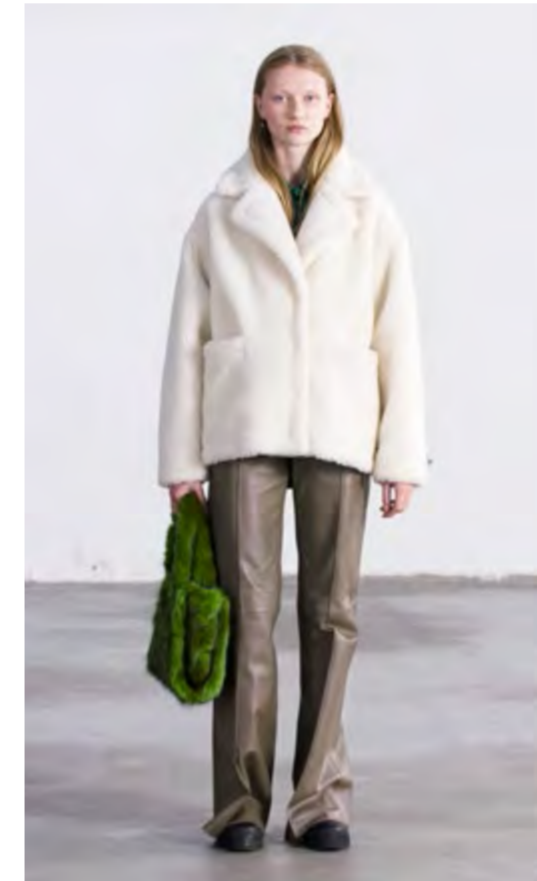

Maria Coat Kozak \_ Berry Pink

Maria Coat Kozak \_ Navy

Maria Coat Kozak \_ Pale Pink

Maria Long Coat \_ Bubblegum Pink

Marina Jacket \_ Old Rose

Marina Jacket \_ Sand

Marina Jacket \_ Dusty Green

Marina Jacket \_ White