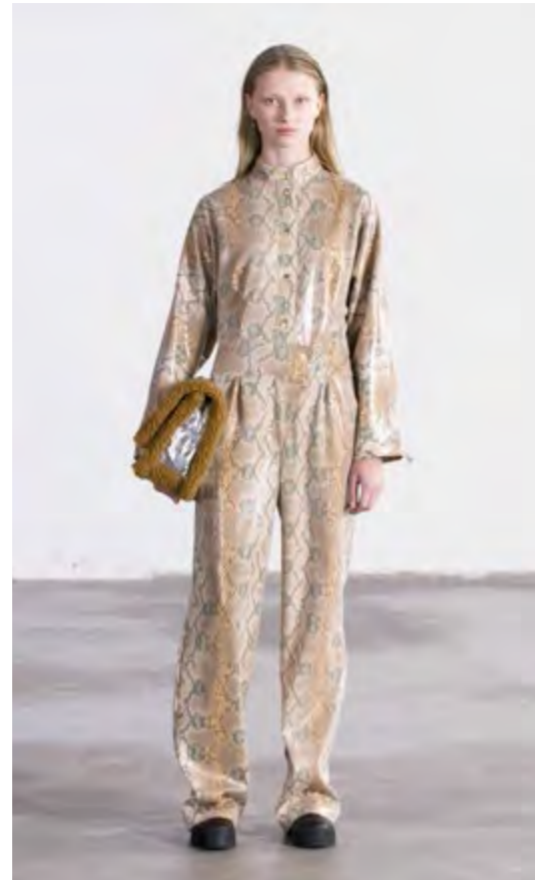

Felicity Top \_ Purple Leo  
Jeany Pant \_ Purple Leo

Louella Coat \_ Black Snake

Micki Dress \_ Mustard Snake/Black

Mollie Coat \_ Black Snake

Mollie Coat \_ Brown Snake

Sonique Dress \_ Ink Blue

Vera Jumpsuit \_ Beige Snake