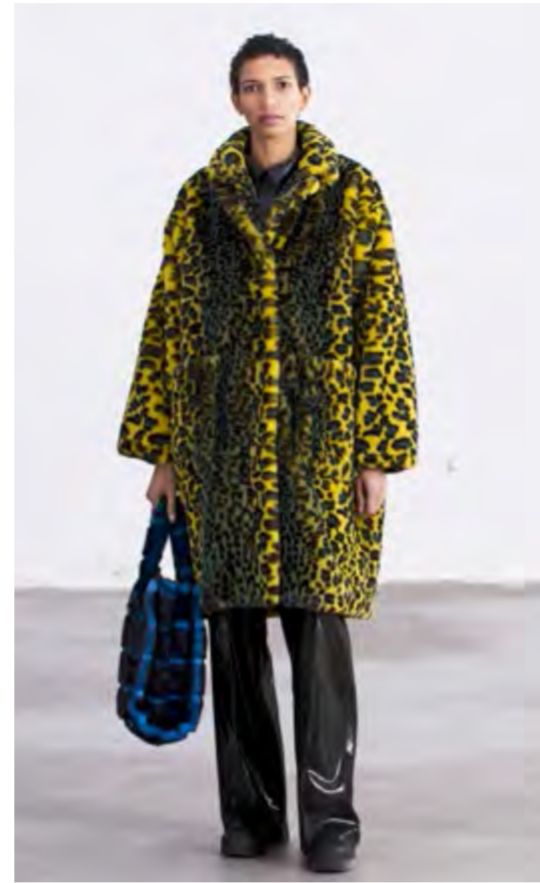

Nikki Coat \_ Off-White/Camel

Phoebe Coat \_ White

Reyna Coat \_ Dusty Green

Nino Coat Check \_ Camel/Brown

Reyna Coat \_ Off-White

Reyna Coat \_ Old Rose

Reyna Coat \_ Turquoise/Yellow Leo

Rosine Jacket \_ Beige/Brown