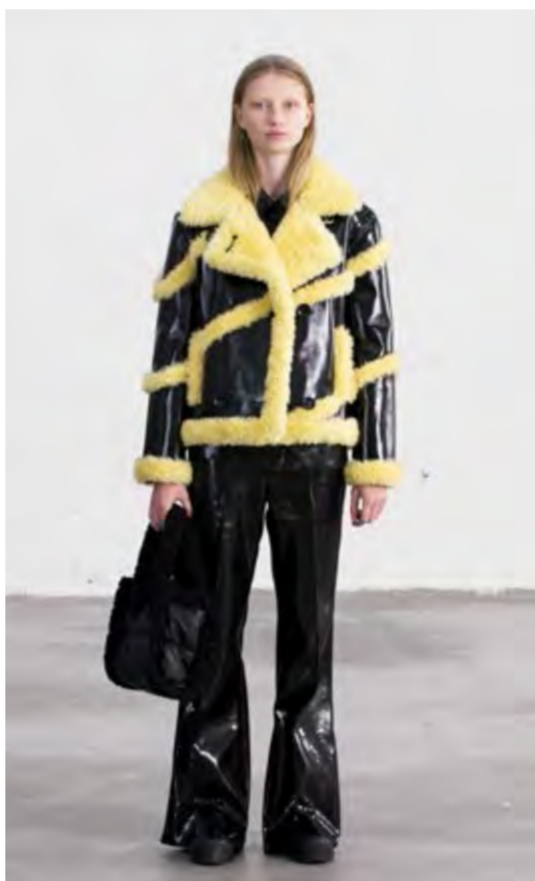

Melendy Jacket _ Black/Yellow