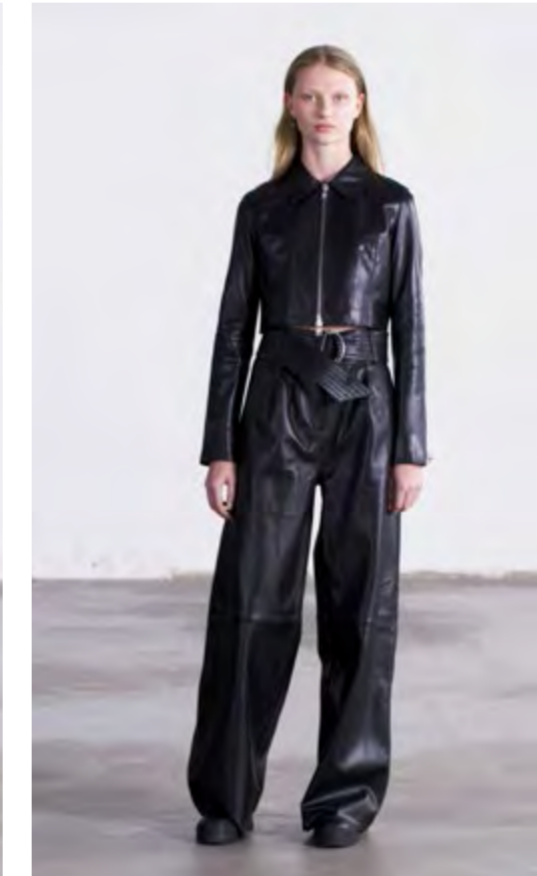

Micki Dress \_ Black

Micki Dress \_ Olive Green

Sandahl Dress \_ Black

Sandahl Dress \_ Pastel Khaki

Sandi Shirt \_ Black  
Bette Pant \_ Black/Metallic

Skyler Jacket \_ Black  
Jenna Pant \_ Black

Sandahl Dress \_ Ruby Red