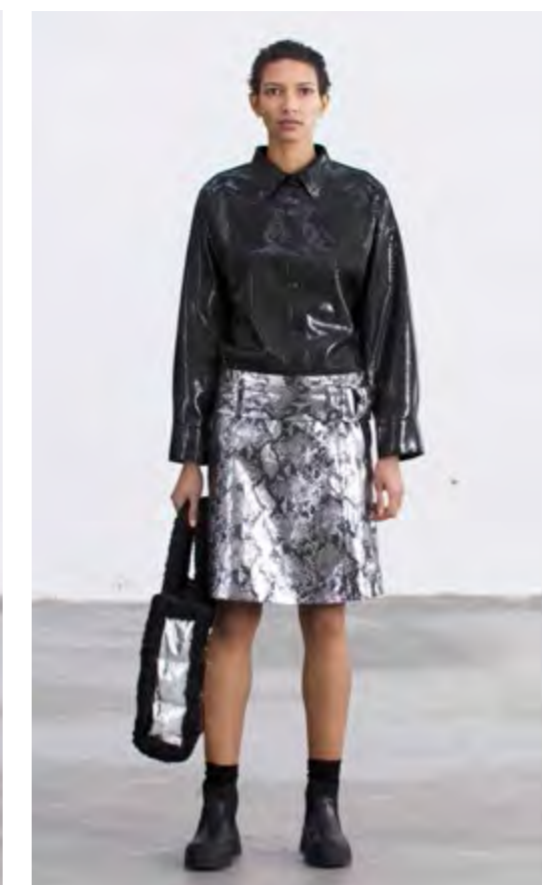

Catherine Blazer \_ Black/Metallic Snake  
Megan Pant \_ Black/Metallic Snake

Dee Shirt \_ Tan  
Megan Pant \_ Tan

Delaney Jacket \_ Black  
Meryl Skirt \_ Black/Tan

Elysia Dress \_ Black

Dianne Skirt \_ Black/Metallic Snake