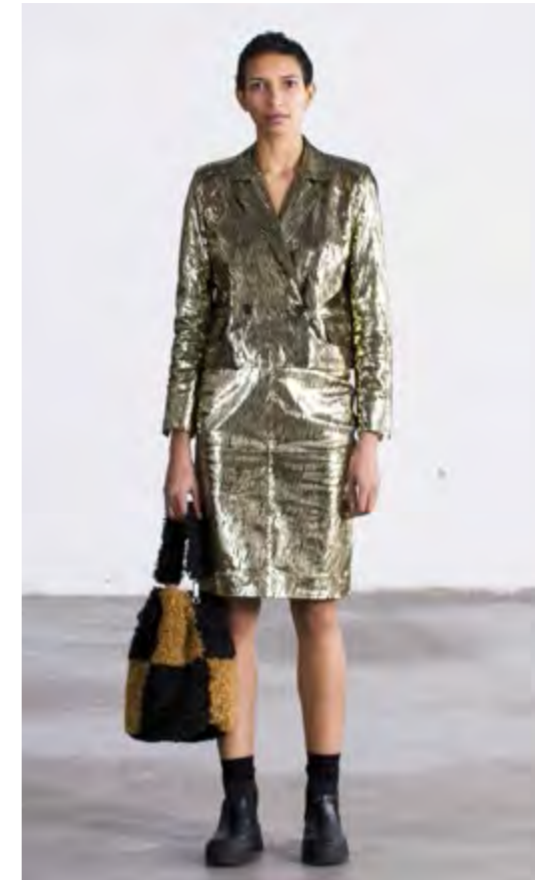

Lucia Blazer _ Black/Gold Wave
Margaret Skirt _ Black/Gold Wave