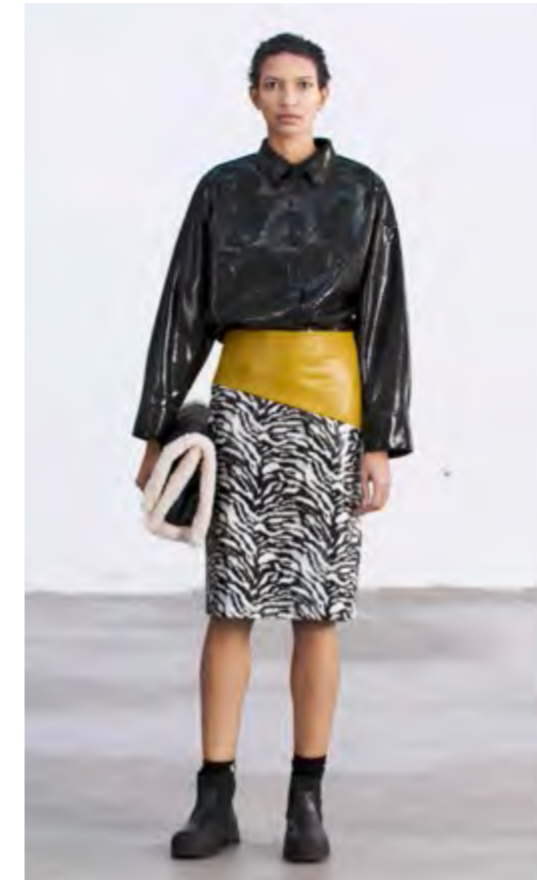

Dee Shirt \_ Black Snake  
Dolly Skirt \_ Mustard/White Zebra

Dee Shirt \_ Black Snake  
Maria Skirt \_ Brown Snake

Delilah Dress \_ Black/Brown Snake

Dee Shirt \_ Black Snake  
Marla Skirt \_ Black Snake