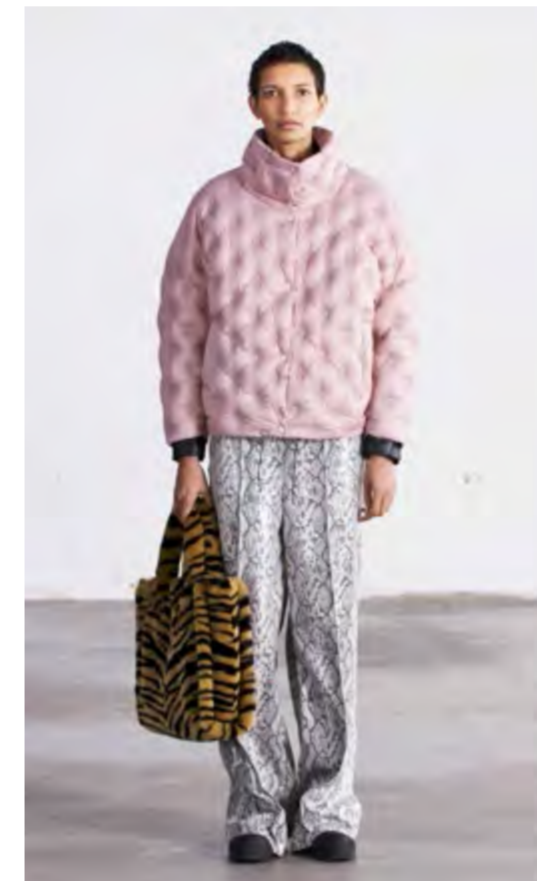

Nicolina Coat \_ Dusty Rose

Sami Jacket \_ Red

Sami Jacket \_ Beige

Madelina Coat \_ Black

Madelina Coat \_ Blue

Sarah Jacket \_ Dusty Rose

#STANDSTUDIO

Farrah Coat \_ Green