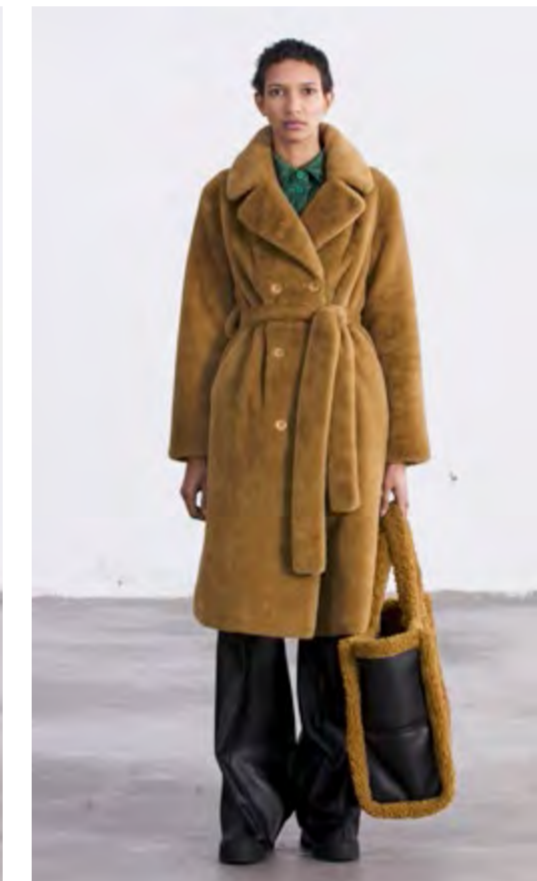

Faustine Coat _ Nougat