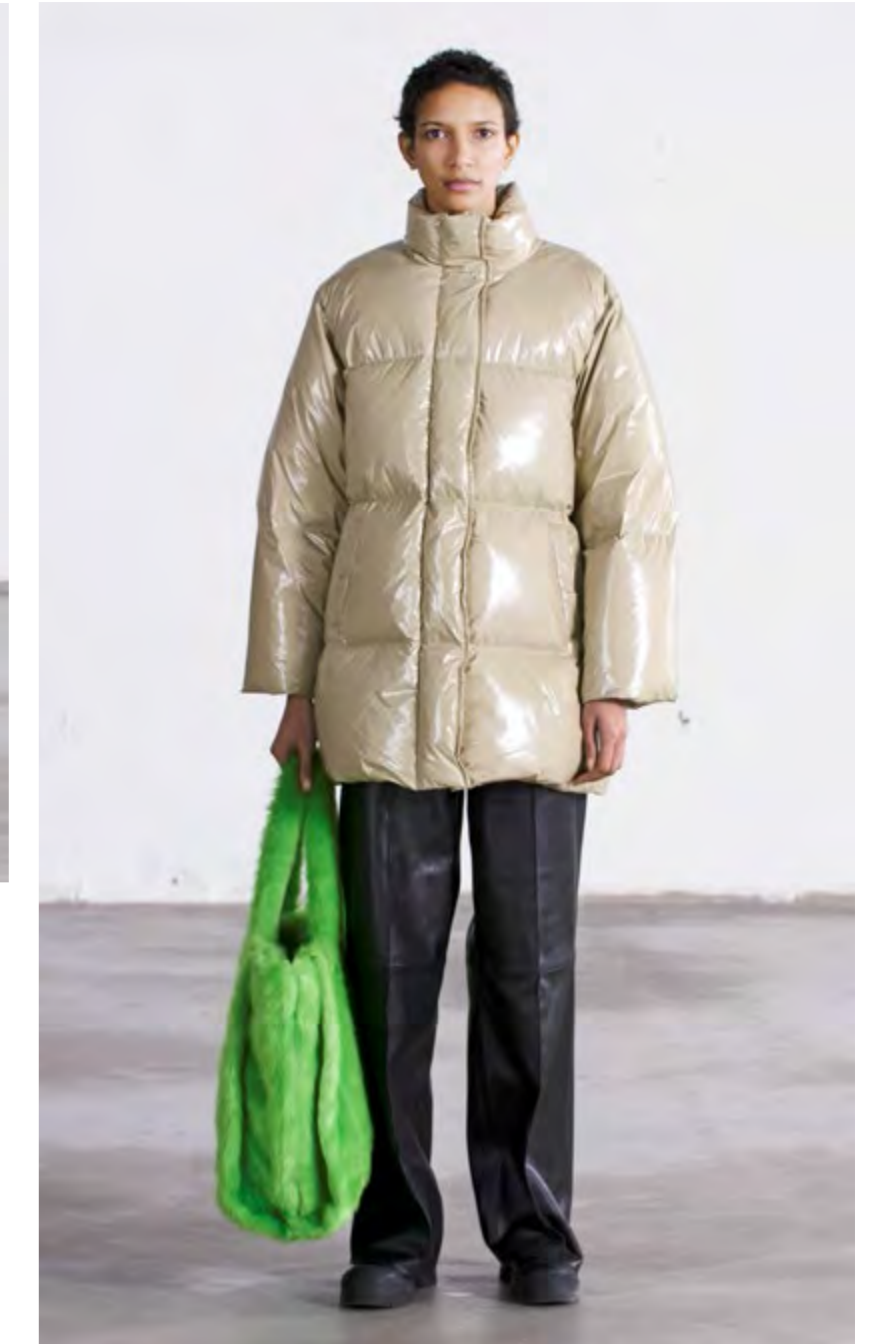

Sami Jacket _ Beige