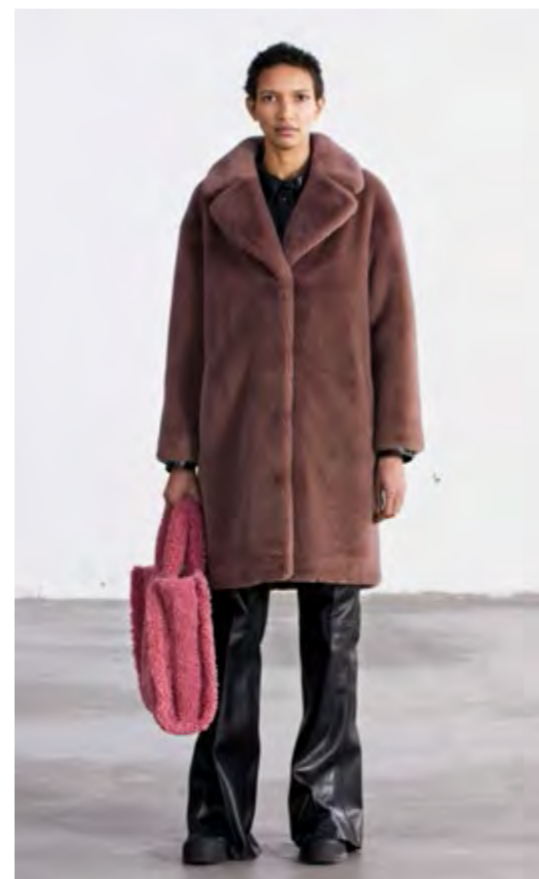

Camille Coat Alpaca \_ Camel

Camille Coat \_ Alpaca Black

Camille Coat \_ Soft Teddy Black

Camille Coat \_ Soft Teddy Dark Burgundy

Camilla Coat \_ Dusty Green

Camille Coat \_ Alpaca Off-White

Camille Coat \_ Army Green