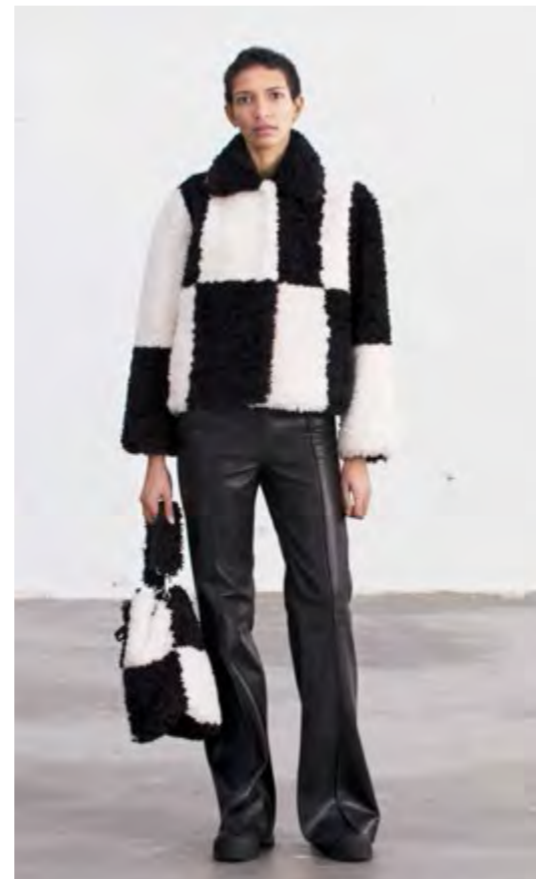

Marcella Jacket _ Black/Off-White