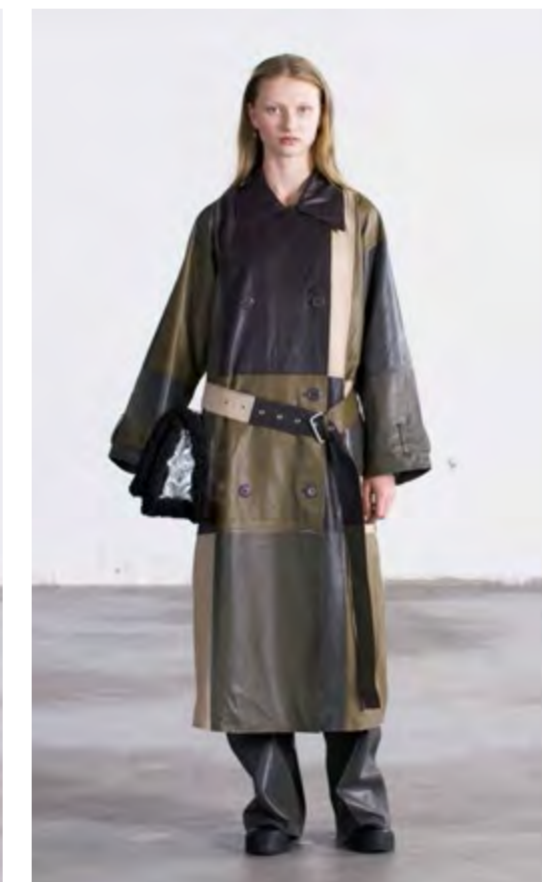

Eliora Trench _ Khaki Multi Patch
Caroline Pant _ Khaki