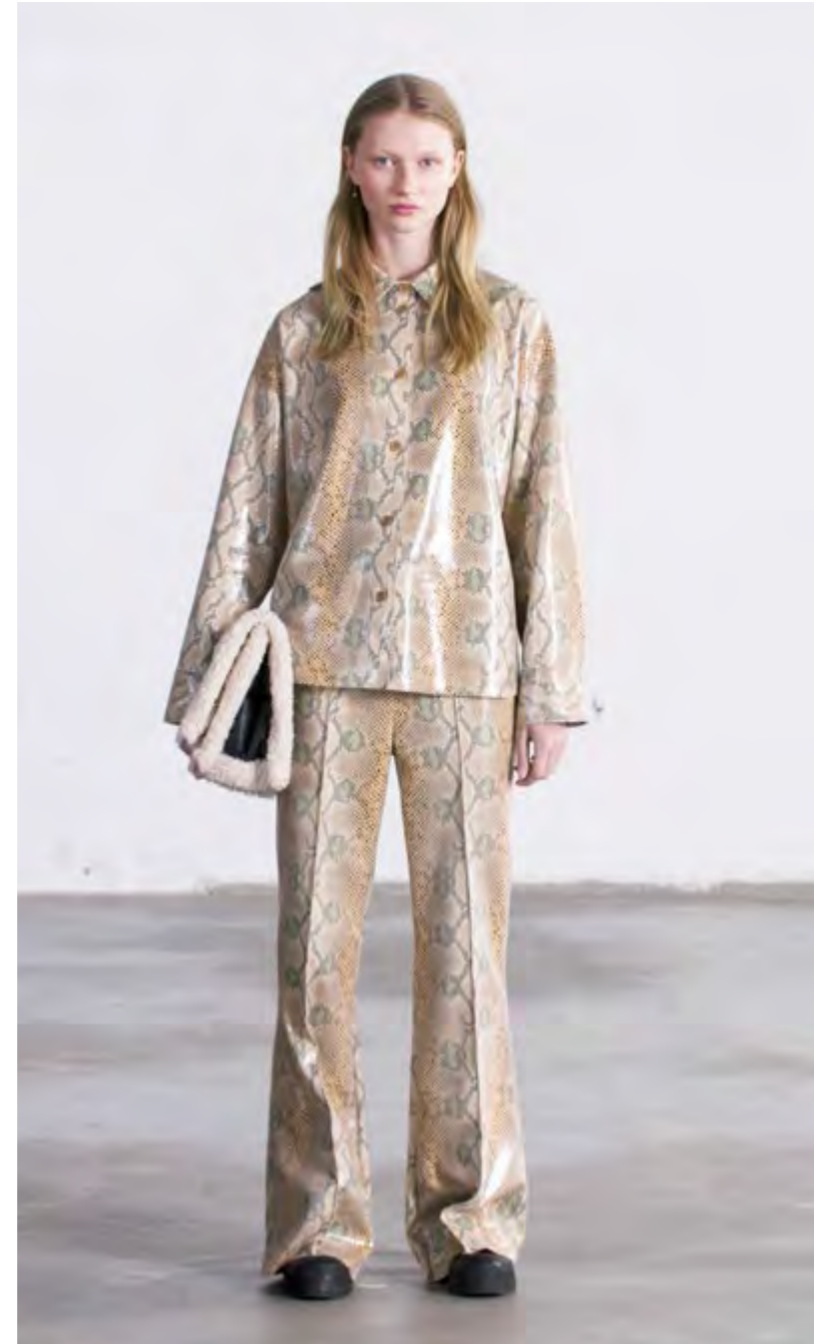

Dee Shirt _ Beige Snake
Bette Pant _ Beige Snake