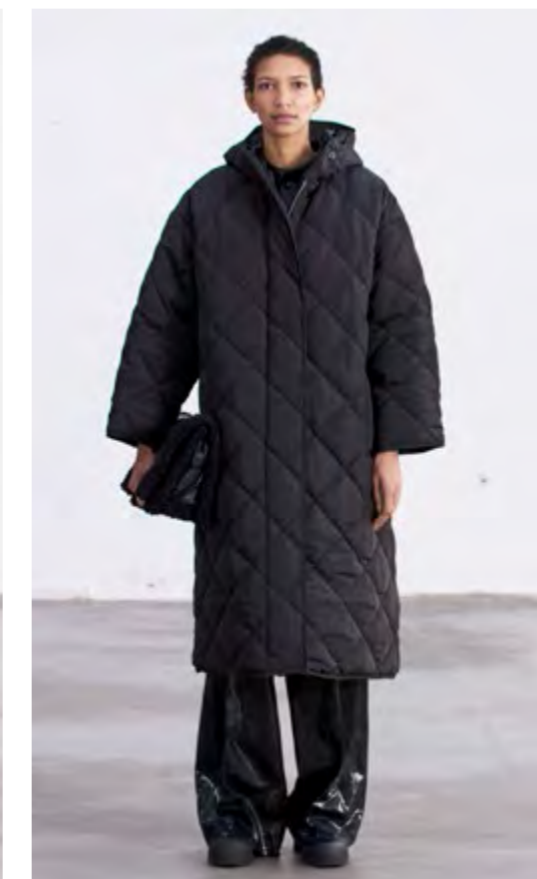

Sue Coat _ Black
Caroline Pant _ Black Snake