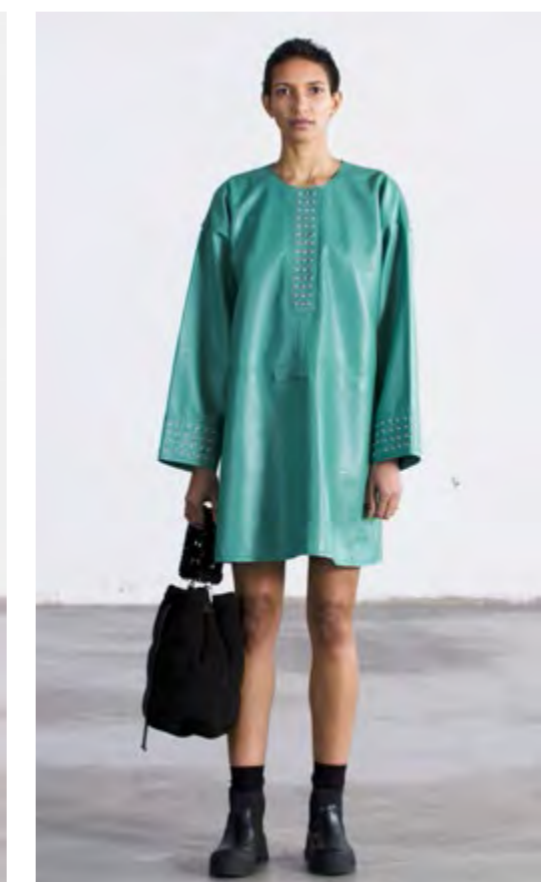

Liberty Dress _ Bright Green