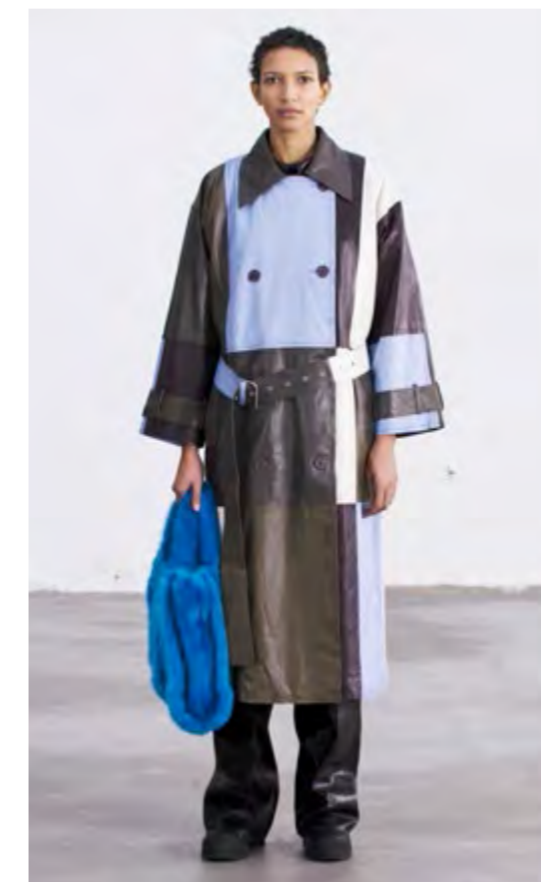

Dolly Skirt \_ Chocolate Plum/Sea Turtle

Dee Shirt \_ Black  
Bette Pant \_ Black

Womens

Delaney Jacket \_ Black  
Paisley Skirt \_ Black/Seed Green

36

Delaney Jacket \_ Metallic Leo

Eliora Trench \_ Blue Multi Patch