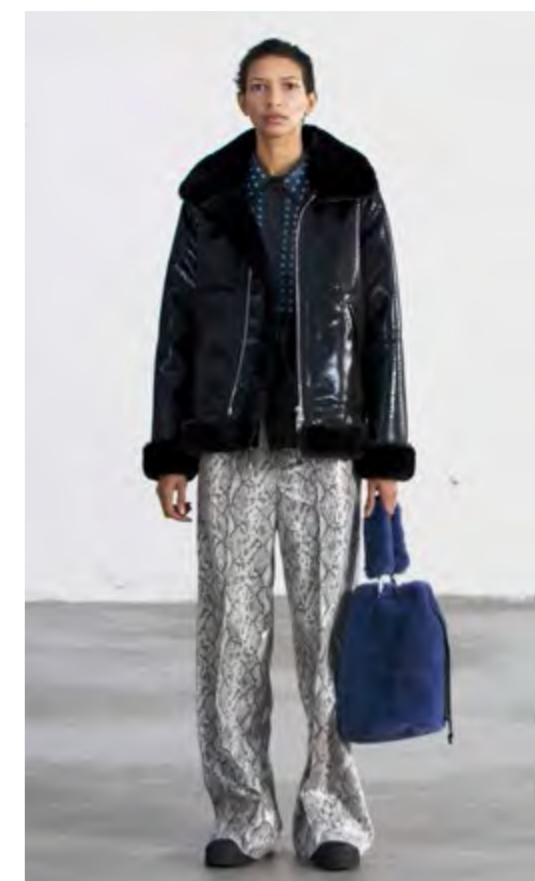

Blair Jacket \_ Black Snake/Black

Tiffany Jacket \_ White

Tonya Jacket \_ Black/Light Grey

Cassidy Blazer \_ Beige Snake  
Bette Pant \_ Beige Snake

Cassidy Blazer \_ Black Snake  
Bette Pant \_ Black Snake