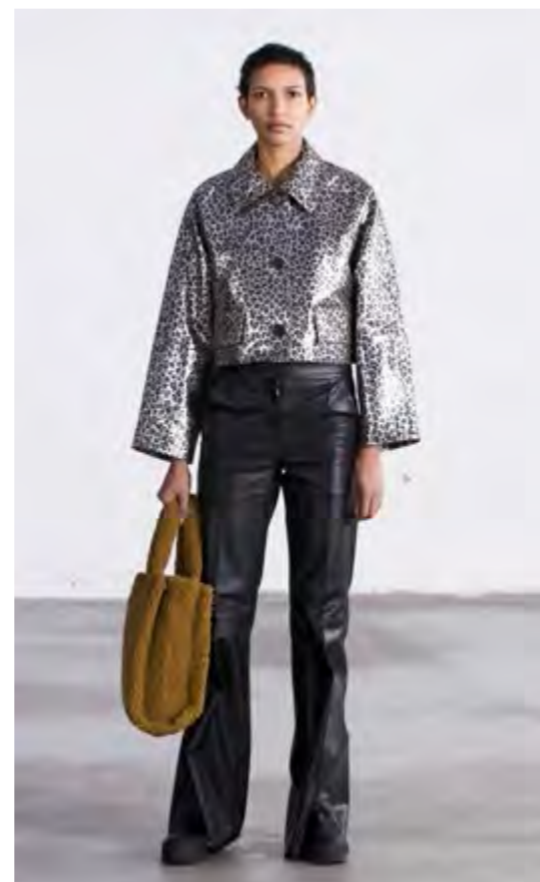

Delaney Jacket _ Metallic Leo