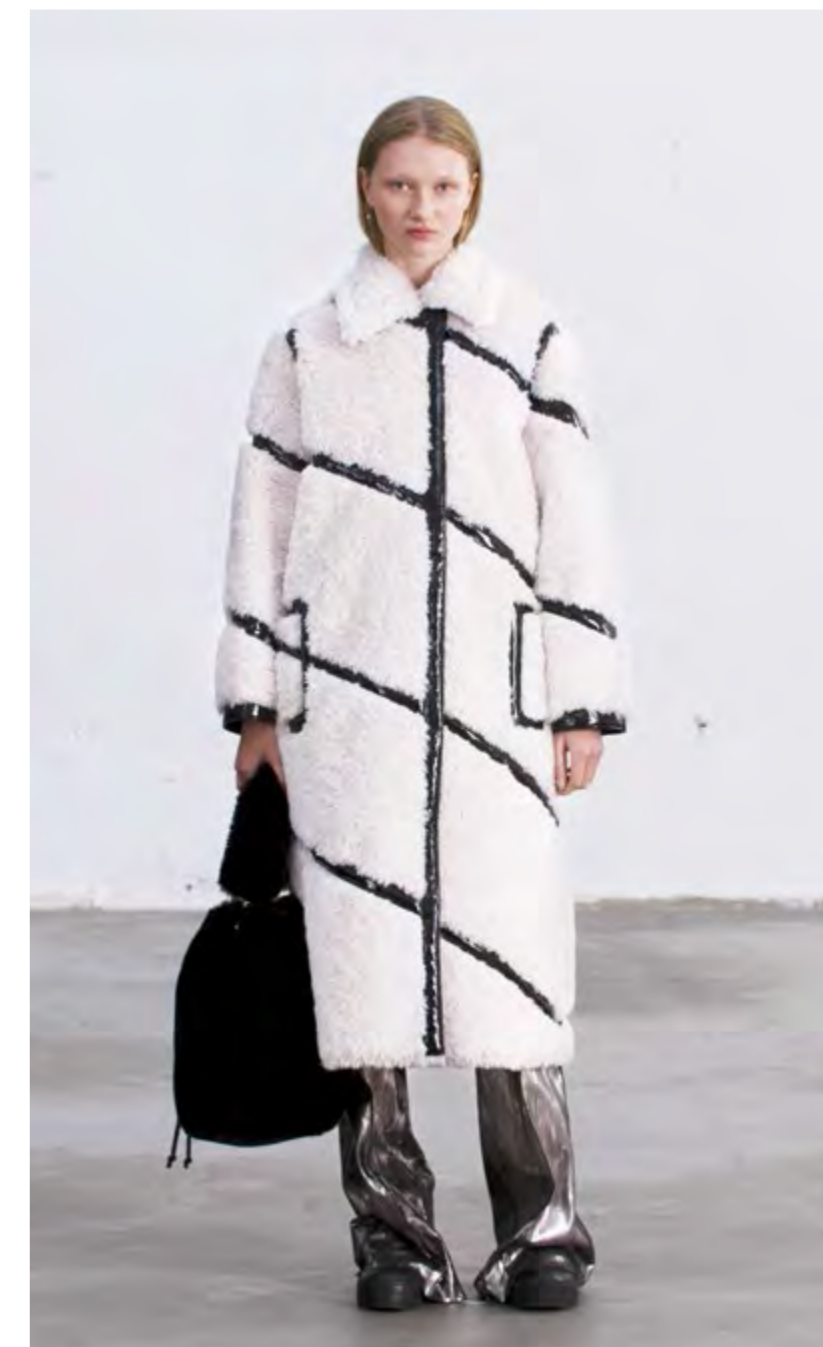

Camille Long Coat \_ Nougat

Camille Long Coat \_ Light Pink

Camille Long Coat \_ Off-White

Chloe Jacket \_ Black/Nougat

Chloe Jacket \_ Off-White/Tan

Cleo Coat \_ Pink/Black

Cleo Coat \_ Black/Black  
Caroline Pant \_ White Snake