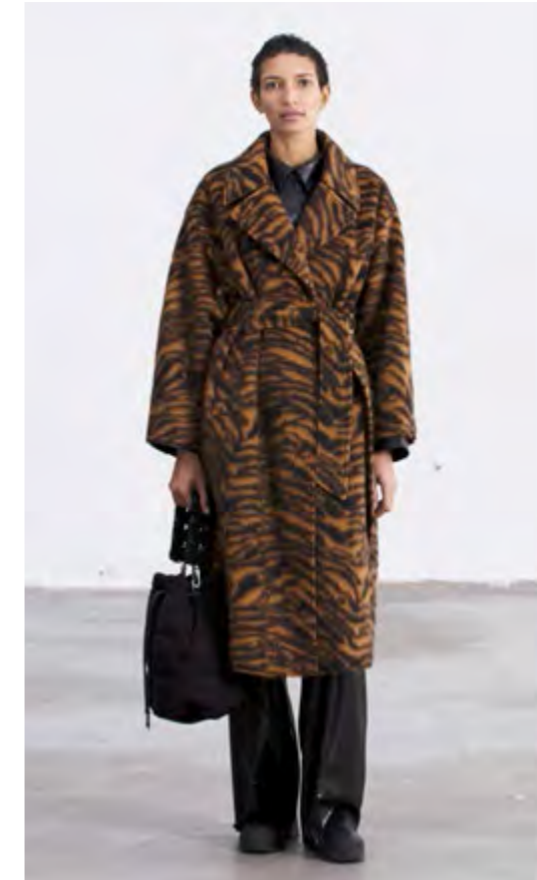

Sandi Shirt \_ Black/Floral Marble

Skyler Jacket \_ Rudy Red  
Jenna Pant \_ Ruby Red

Tessa Shirt \_ Black  
Caroline Pant \_ Black

Tessa Shirt \_ Chocolate Plum  
Jenna Pant \_ Chocolate Plum

Pam Coat \_ Rust/Black