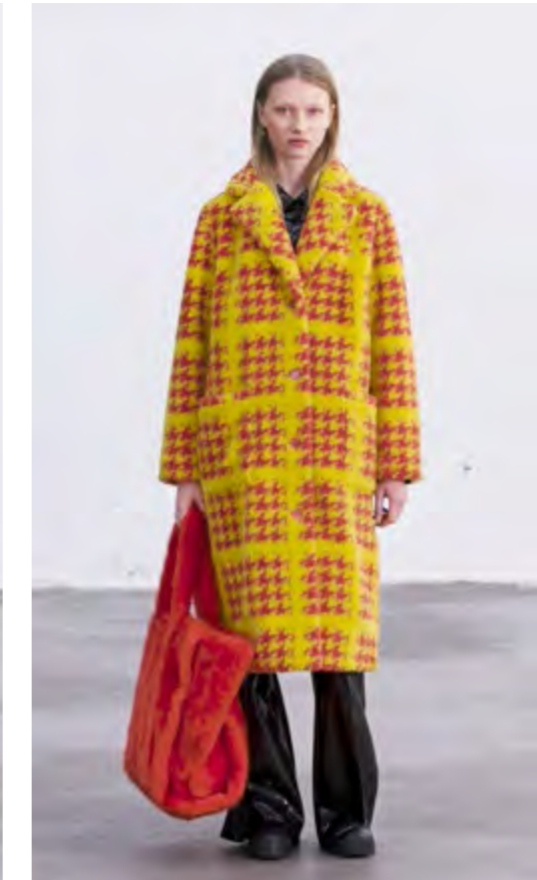

Cleo Coat \_ Off-White/Black

Crystal Coat \_ Black/Purple Zebra

Crystal Coat \_ Black/Yellow Zebra

Emilia Coat \_ Bubblegum Pink

Emilia Coat \_ Yellow

Fay Jacket \_ Black/Pink

Crystal Coat \_ Pink

Demi Coat \_ Black