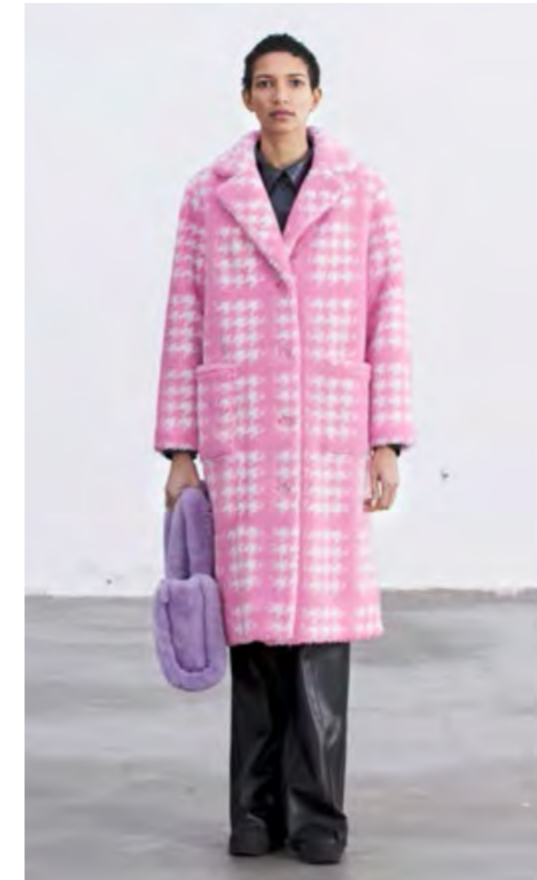

Emilia Coat _ Bubblegum Pink