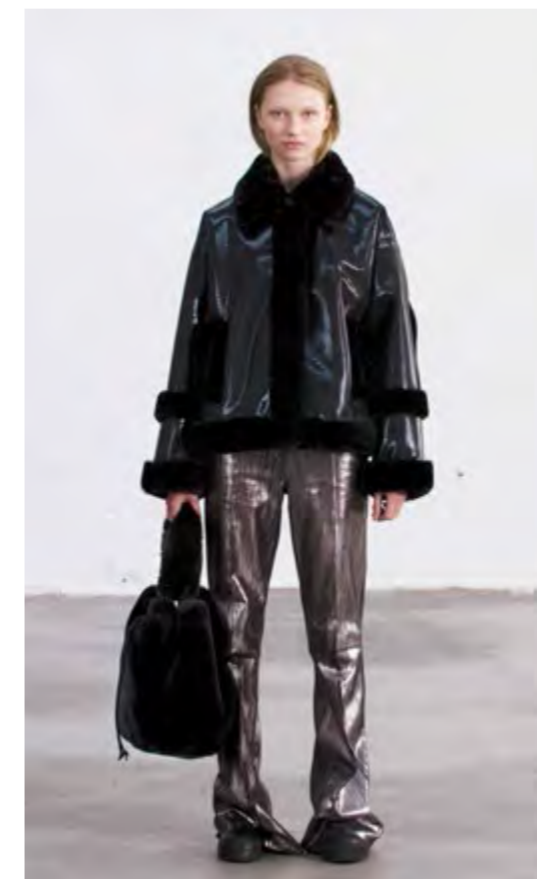

Hester Jacket _ Black Snake/Black