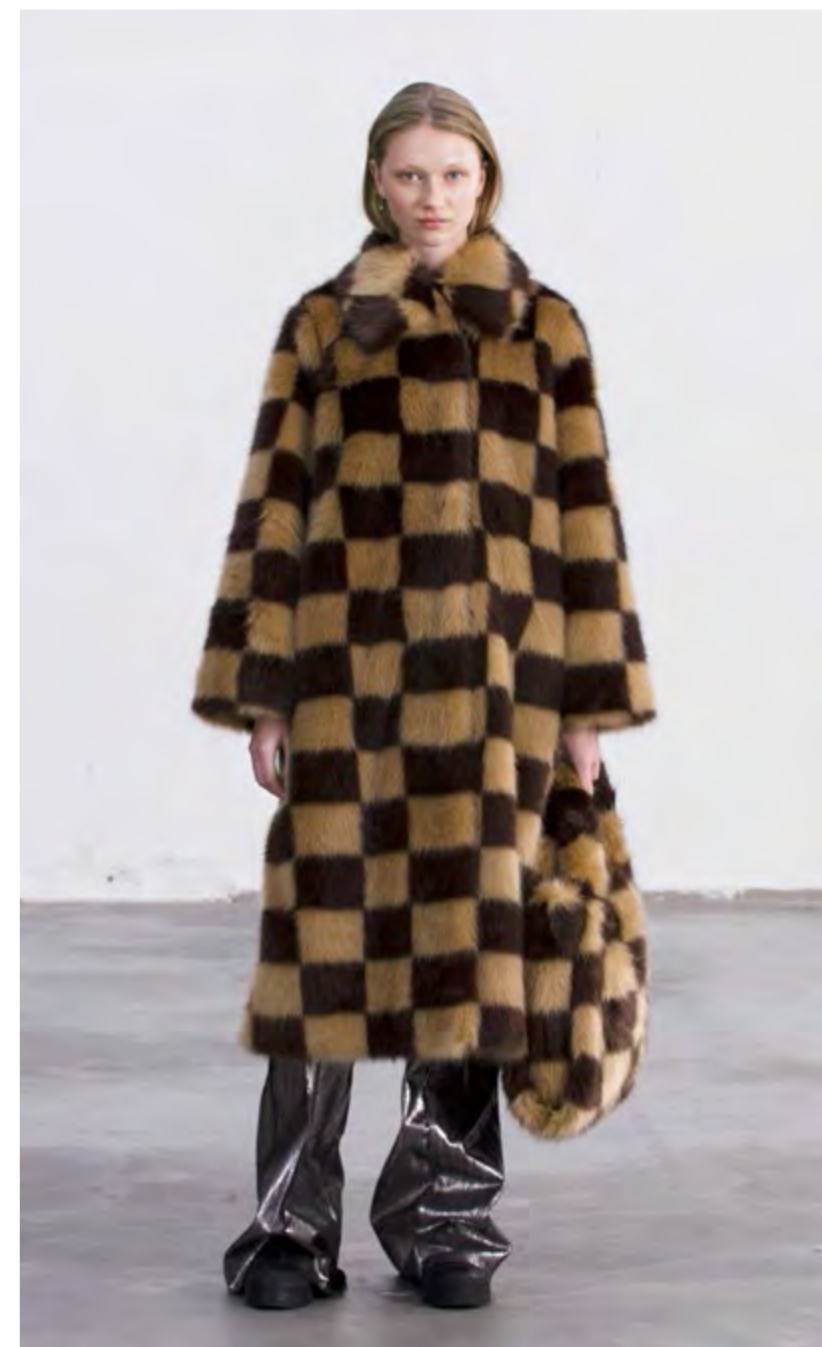

Nino Coat Check _ Camel/Brown