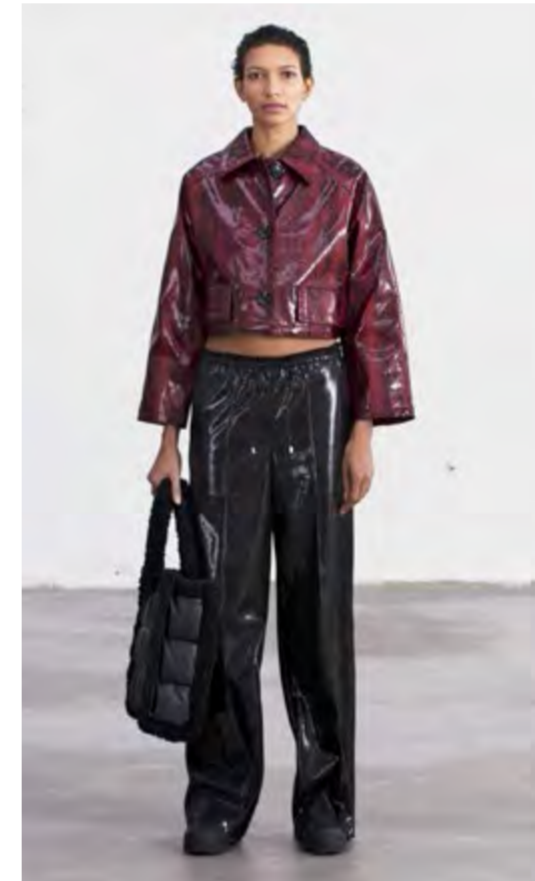

Lucia Blazer _ Red Snake
Caroline Pant _ Black Snake