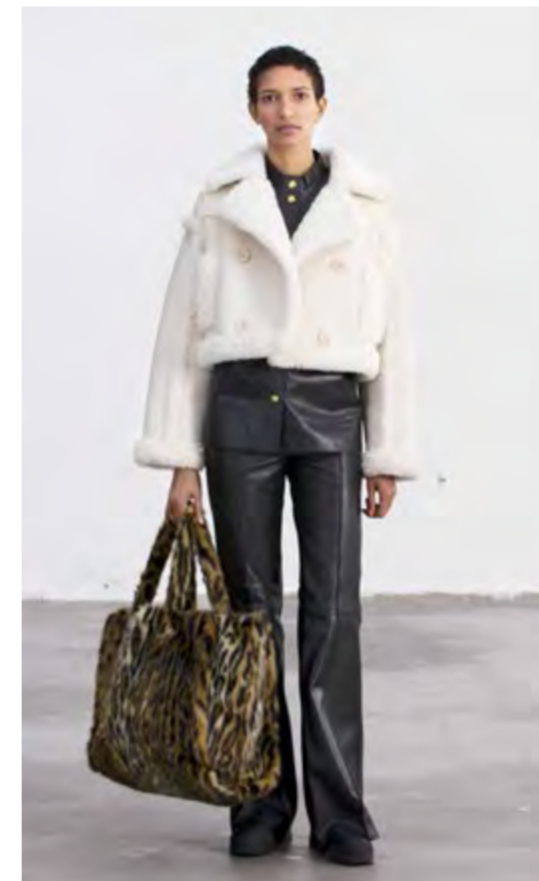

June Coat \_ Black/Black

Lorella Jacket \_ Brown/Camel

Juliet Long Coat \_ Green

Juliet Long Coat \_ White

Kristy Jacket \_ Black/Off-White

Kristy Jacket \_ Off-White/Off-White

Jamie Coat \_ Green/Black

Juliet Long Coat \_ Black