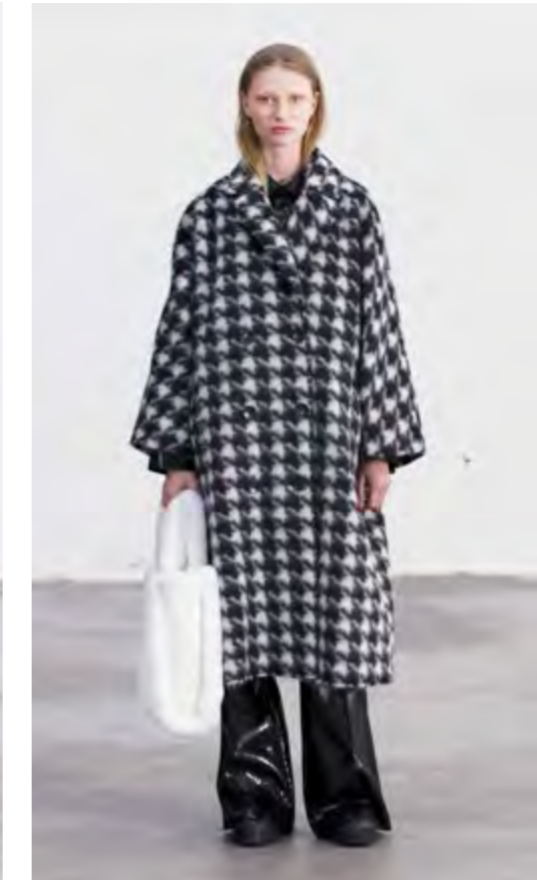

Sandi Shirt \_ Black/Floral Marble

Skyler Jacket \_ Rudy Red  
Jenna Pant \_ Ruby Red

Tessa Shirt \_ Black  
Caroline Pant \_ Black

Tessa Shirt \_ Chocolate Plum  
Jenna Pant \_ Chocolate Plum

Pam Coat \_ Rust/Black