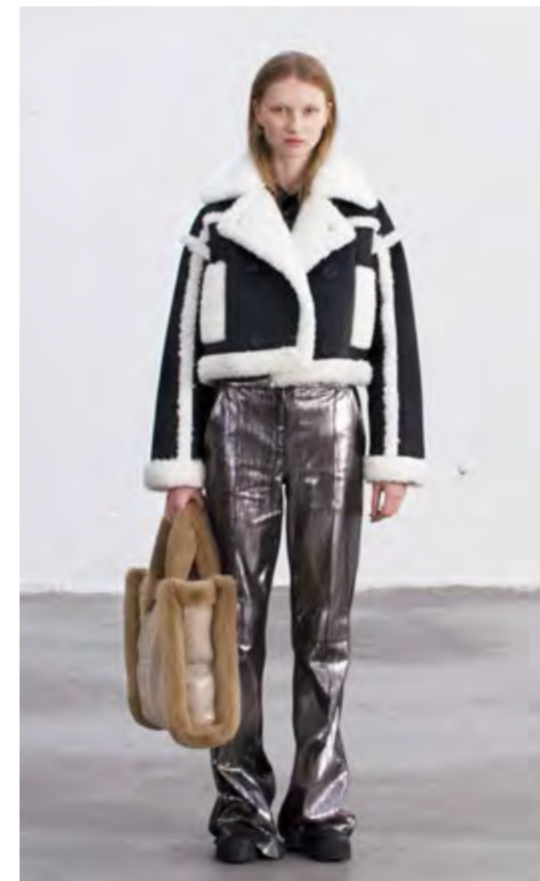

June Coat \_ Black/Black

Lorella Jacket \_ Brown/Camel

Juliet Long Coat \_ Green

Juliet Long Coat \_ White

Kristy Jacket \_ Black/Off-White

Kristy Jacket \_ Off-White/Off-White

Jamie Coat \_ Green/Black

Juliet Long Coat \_ Black