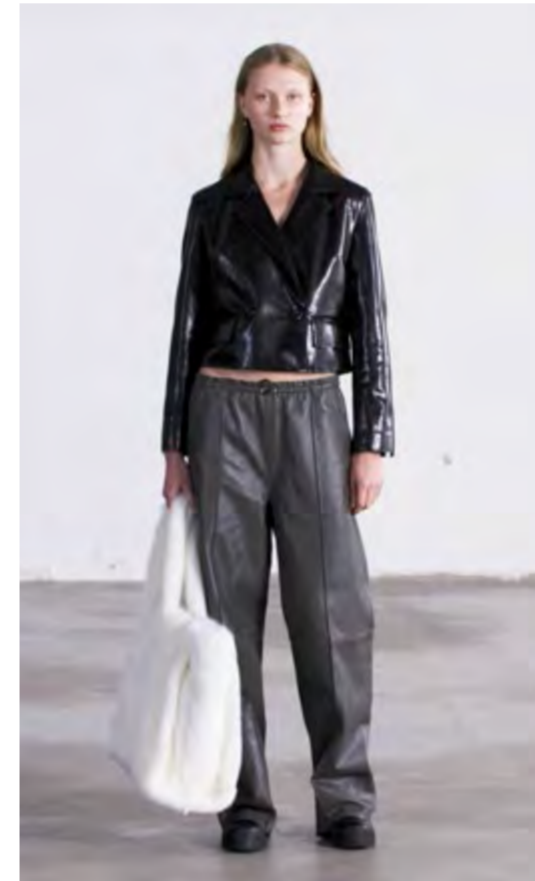

Lucia Blazer _ Black Snake
Caroline Pant _ Grey Cacao