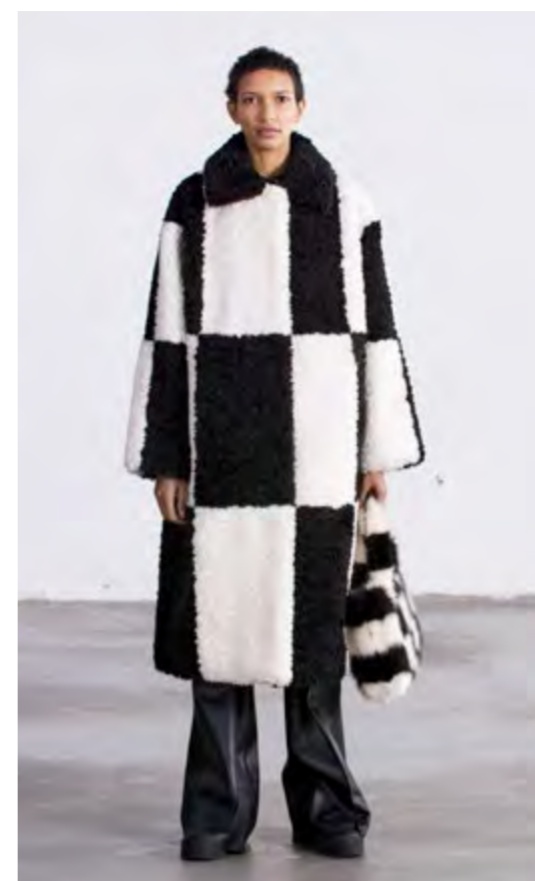

Maxine Coat \_ Black

Maxine Coat \_ Pink

Maxine Coat \_ Light Blue

Marina Jacket \_ Light Blue

Maxine Coat \_ Light Camel

Maxine Coat \_ Red

Melendy Jacket \_ Black/Off-White

Nikki Coat \_ Black/Navy