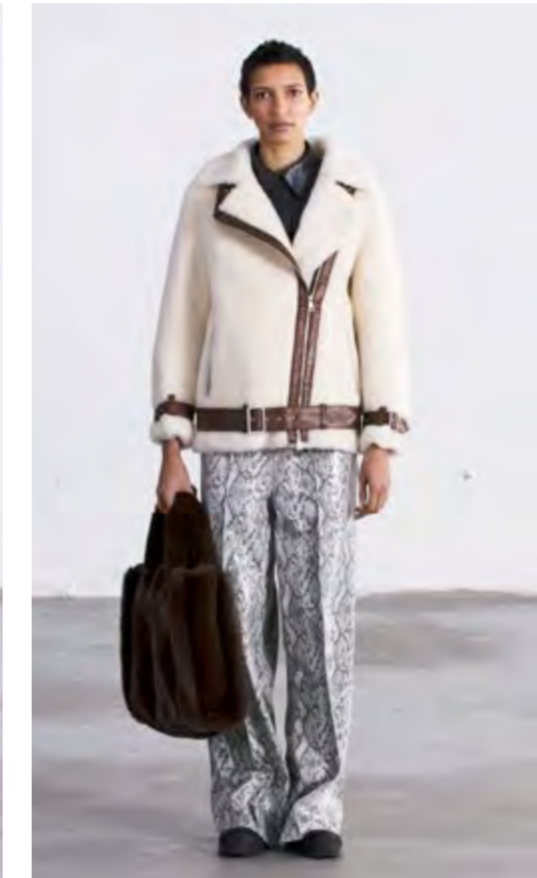

Colleen Jacket _ Off-White/Brown