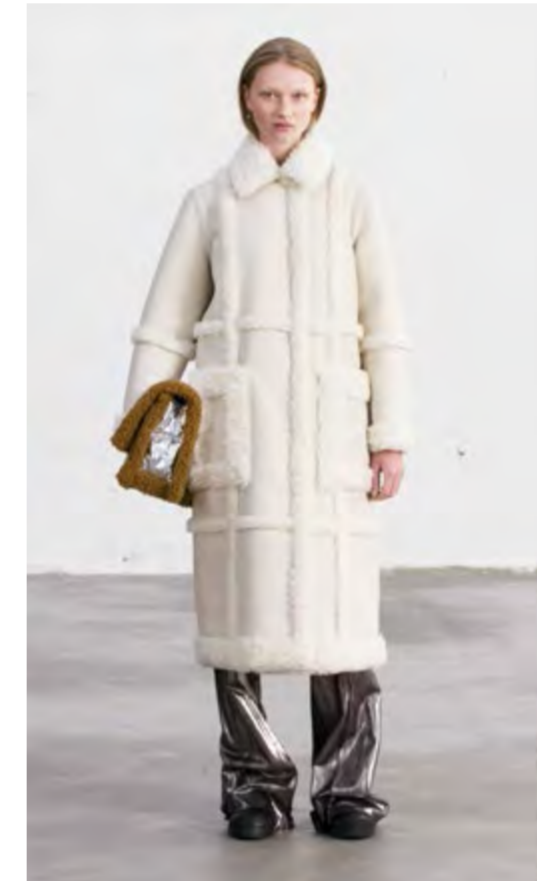

Patrice Coat _ Off-White/Off-White