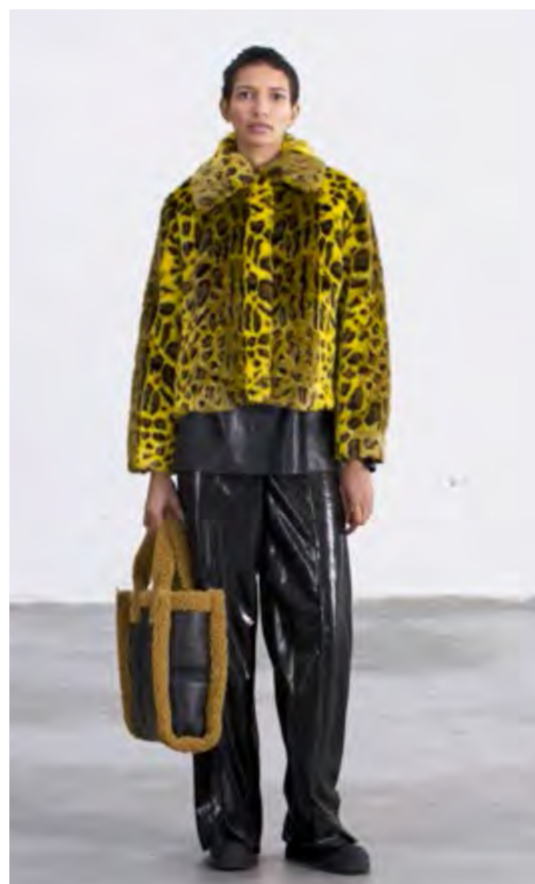

Marcella Jacket \_ Dusty Rose

Marcella Jacket \_ Light Blue

Marcella Jacket \_ Off-White/Camel

Maria Coat \_ Light Blue

Maria Coat \_ Pale Blush

Maria Coat \_ Black

Marcella Jacket \_ Pink

Marcella Jacket \_ Yellow Leo