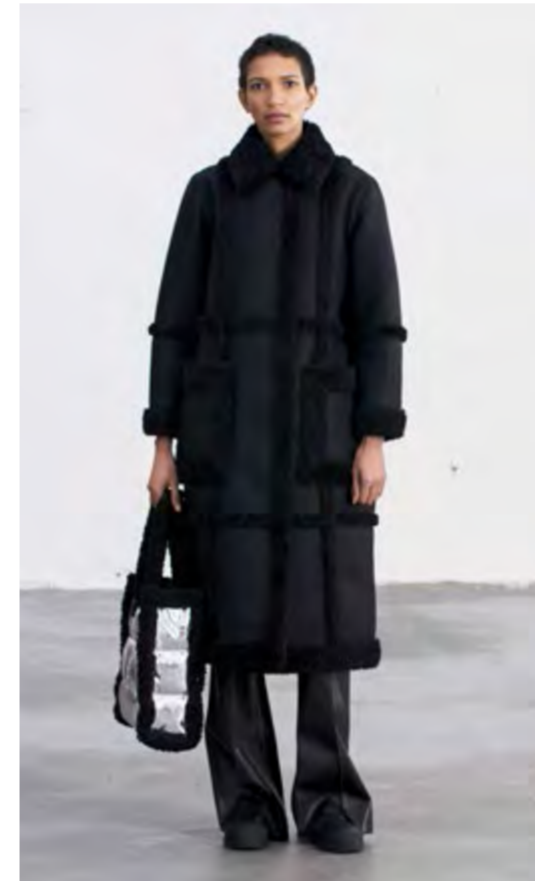

Rosine Jacket \_ Black/Black

Sabi Jacket \_ Check  
Bette Pant \_ Sea Turtle

Sabi Jacket \_ Classic Leo

Tess Jacket \_ Blue/Pink Leo

Reyna Coat \_ Blue/Pink Leo

Sabi Jacket \_ Bubblegum Pink

Sabi Jacket \_ White