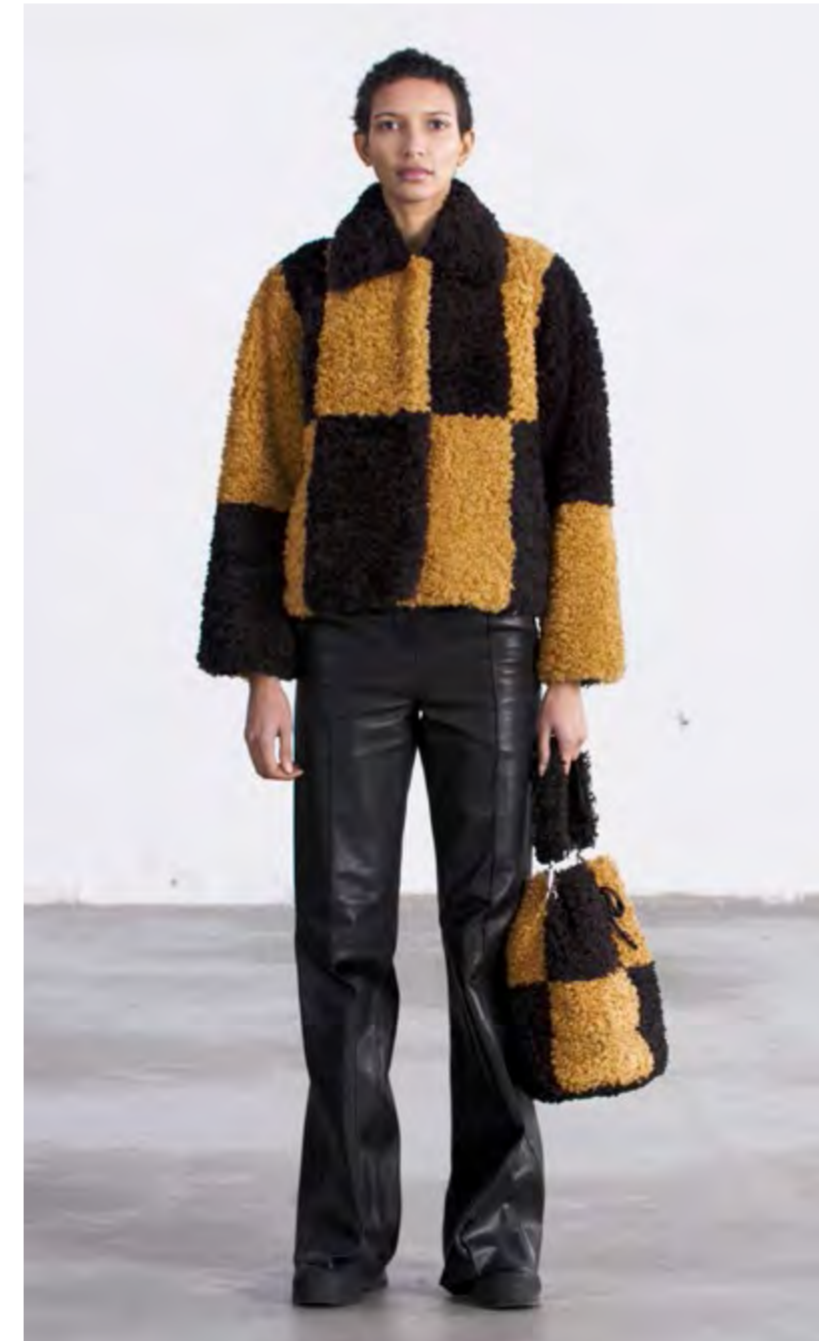

Mandy Coat \_ Beige/Black

Lottie Coat \_ Navy

Marcella Jacket \_ Black/Navy

Marcella Jacket \_ Black/Off-White

Marcella Jacket \_ Light Camel

Marcella Jacket \_ Red

Marcella Jacket \_ Black/Nougat

Marcella Jacket \_ Black