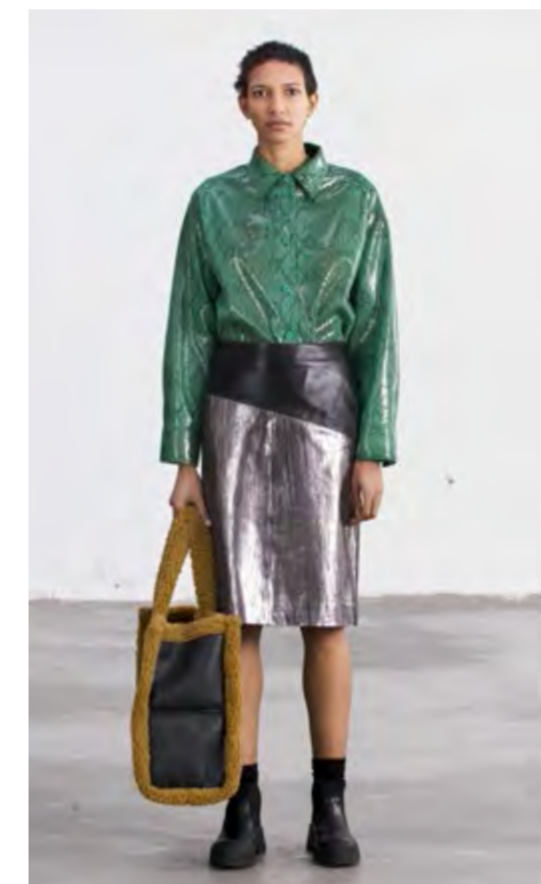

Dee Shirt _ Green Snake
Dolly Skirt _ Black/Metallic