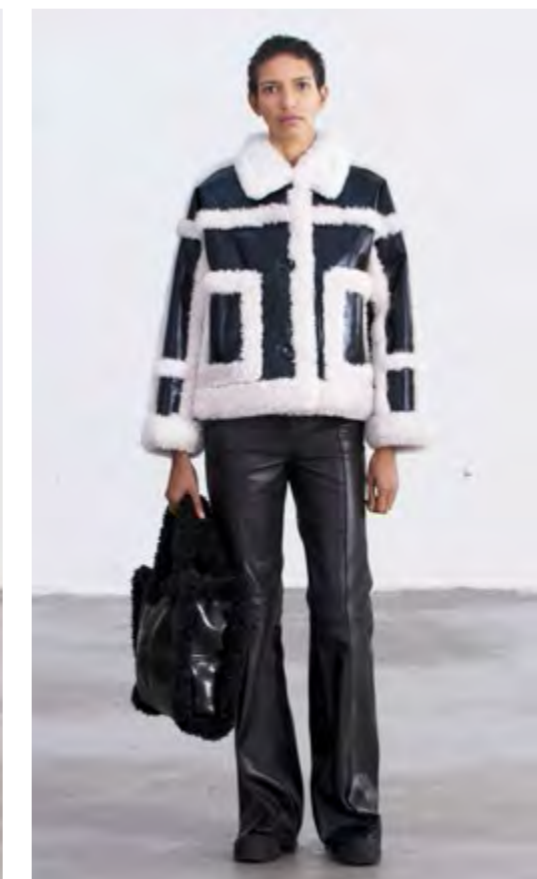

Emilia Coat \_ White

Faustine Coat \_ Nougat

Gia Parka \_ Coral

standstudio.com

Demi Coat \_ Electric Blue

Demi Coat \_ Pink

Fay Jacket \_ Black/Green

Fay Jacket \_ Black/Off-White