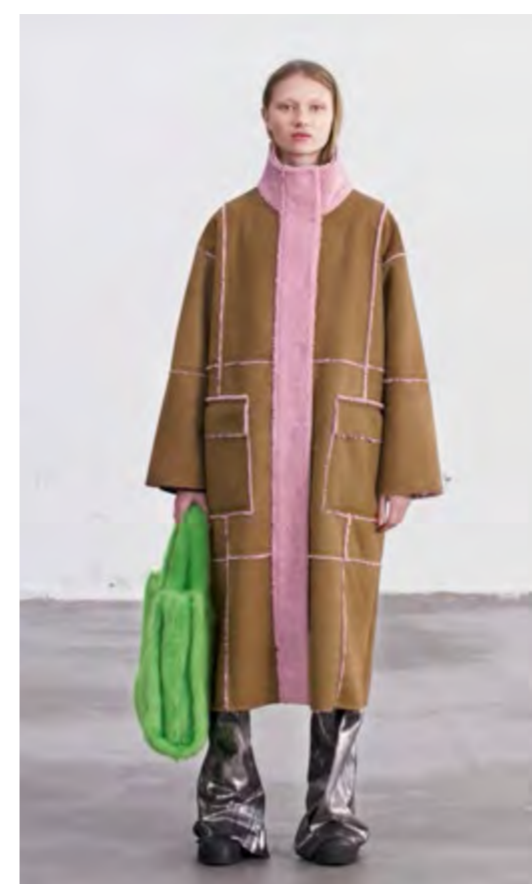

Aria Coat _ Brown/Pink