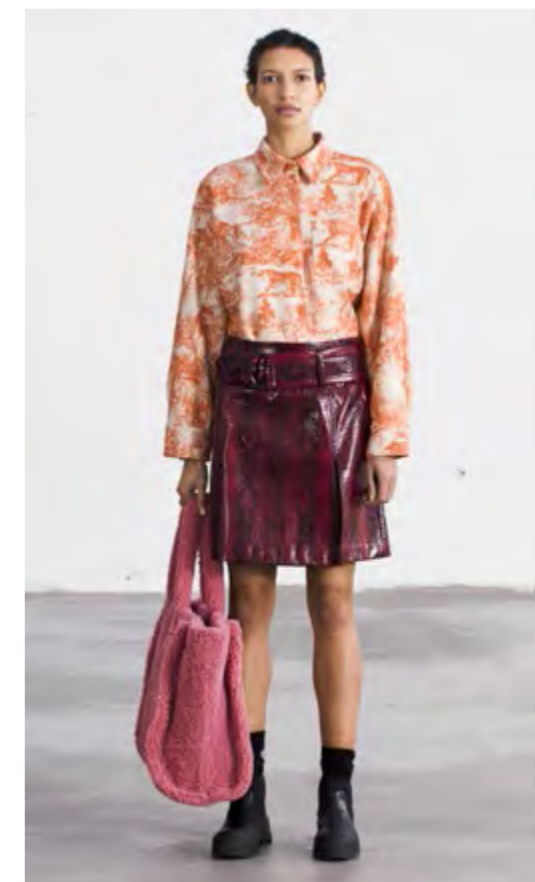

Amber Shirt _ Red
Dianne Skirt _ Red Snake