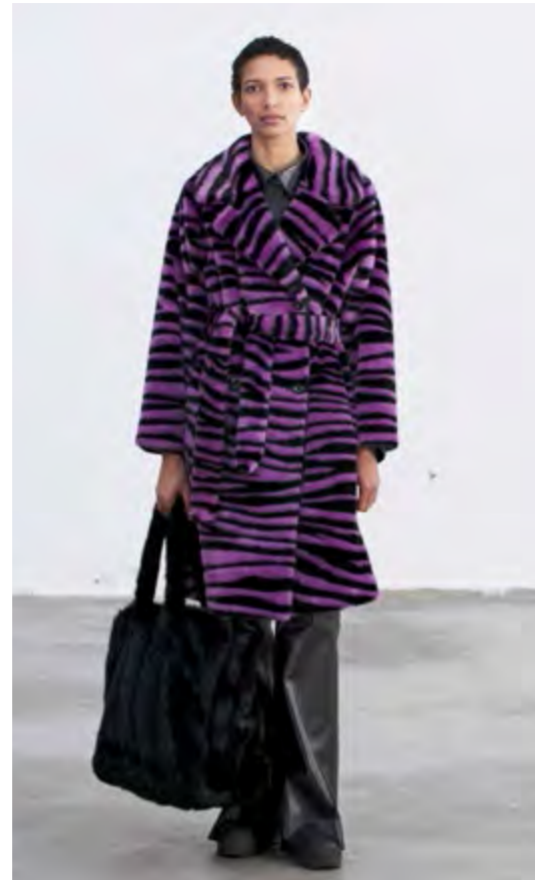

Crystal Coat _ Black/Purple Zebra