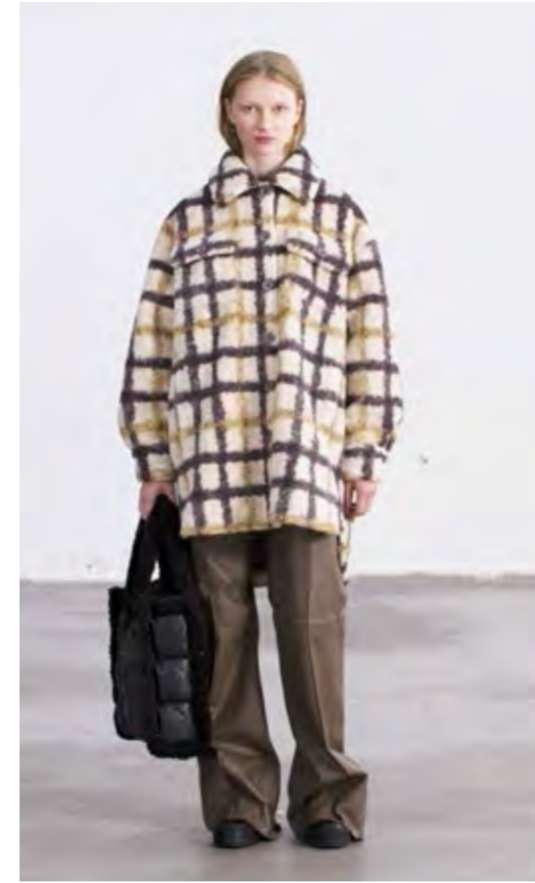

Sabi Jacket _ Check
Bette Pant _ Sea Turtle