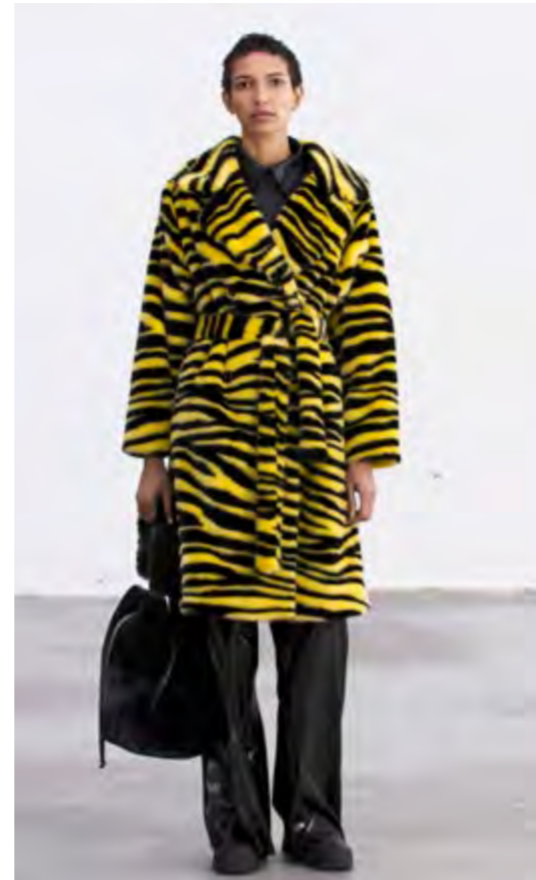

Crystal Coat _ Black/Yellow Zebra