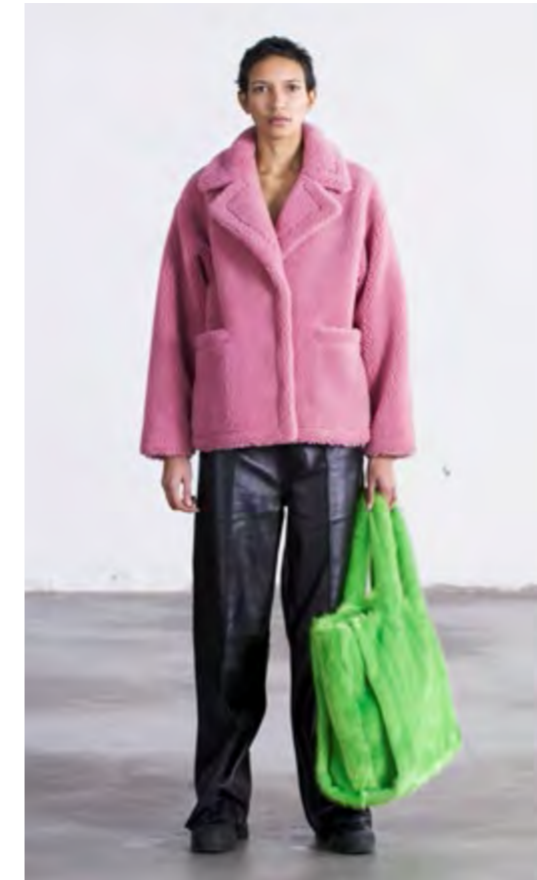

Maria Coat Kozak \_ Berry Pink

Maria Coat Kozak \_ Navy

Maria Coat Kozak \_ Pale Pink

Maria Long Coat \_ Bubblegum Pink

Marina Jacket \_ Old Rose

Marina Jacket \_ Sand

Marina Jacket \_ Dusty Green

Marina Jacket \_ White