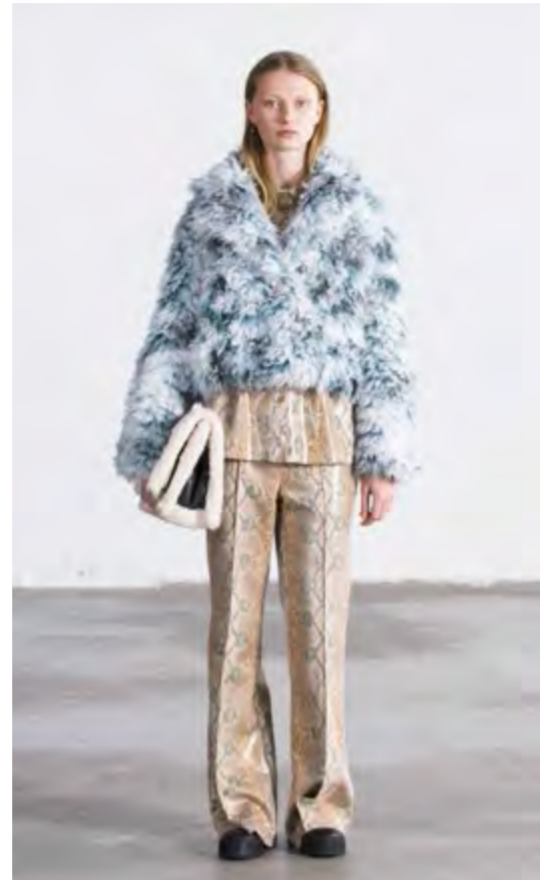

Hazel Short Jacket \_ Nougat

Hester Jacket \_ Black Snake/Black

Hester Jacket \_ Black Snake/White

Hazel Short Jacket \_ Navy

Jamie Coat \_ Black/Sand

Janet Jacket \_ Sea Green

Janice Jacket \_ Black

June Coat \_ Beige/Brown