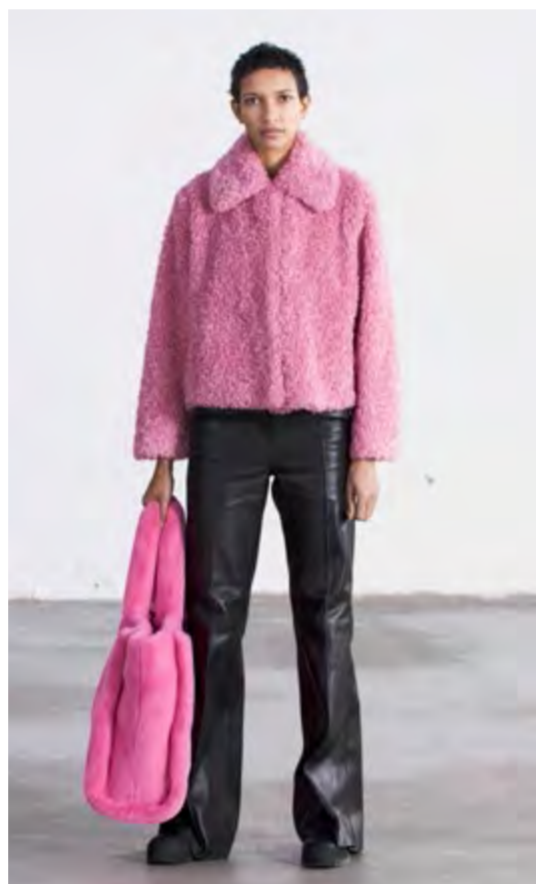

Marcella Jacket \_ Dusty Rose

Marcella Jacket \_ Light Blue

Marcella Jacket \_ Off-White/Camel

Maria Coat \_ Light Blue

Maria Coat \_ Pale Blush

Maria Coat \_ Black

Marcella Jacket \_ Pink

Marcella Jacket \_ Yellow Leo