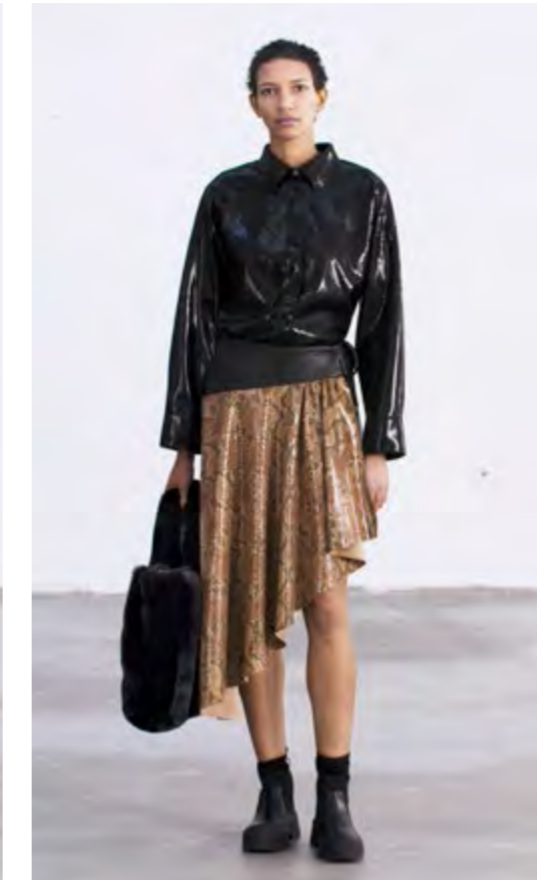

Dee Shirt \_ Black Snake  
Dolly Skirt \_ Mustard/White Zebra

Dee Shirt \_ Black Snake  
Maria Skirt \_ Brown Snake

Delilah Dress \_ Black/Brown Snake

Dee Shirt \_ Black Snake  
Marla Skirt \_ Black Snake