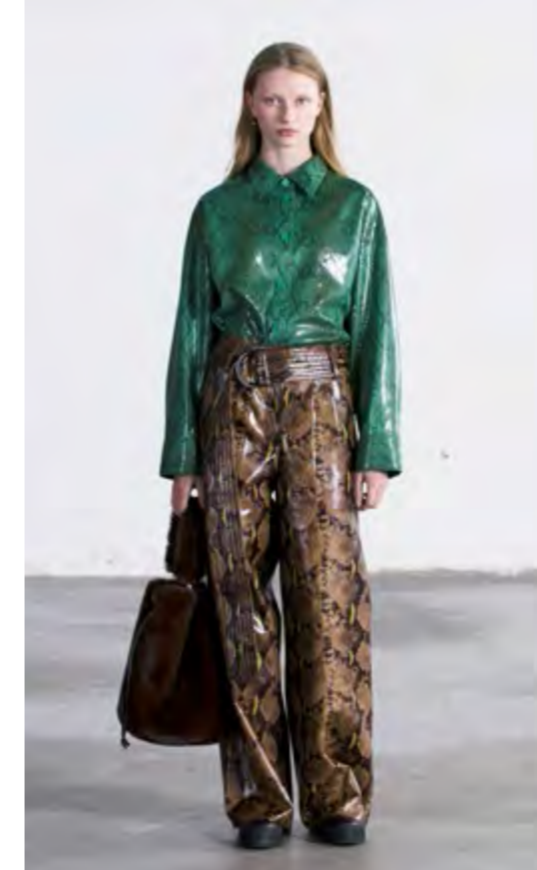

Dee Shirt _ Green Snake
Jenna Pant _ Brown Snake