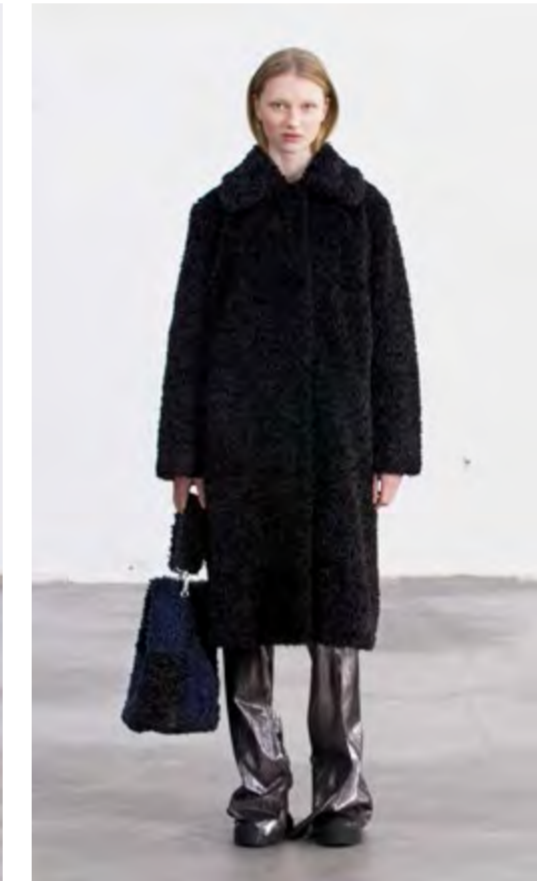

Maria Coat Kozak \_ Berry Pink

Maria Coat Kozak \_ Navy

Maria Coat Kozak \_ Pale Pink

Maria Long Coat \_ Bubblegum Pink

Marina Jacket \_ Old Rose

Marina Jacket \_ Sand

Marina Jacket \_ Dusty Green

Marina Jacket \_ White