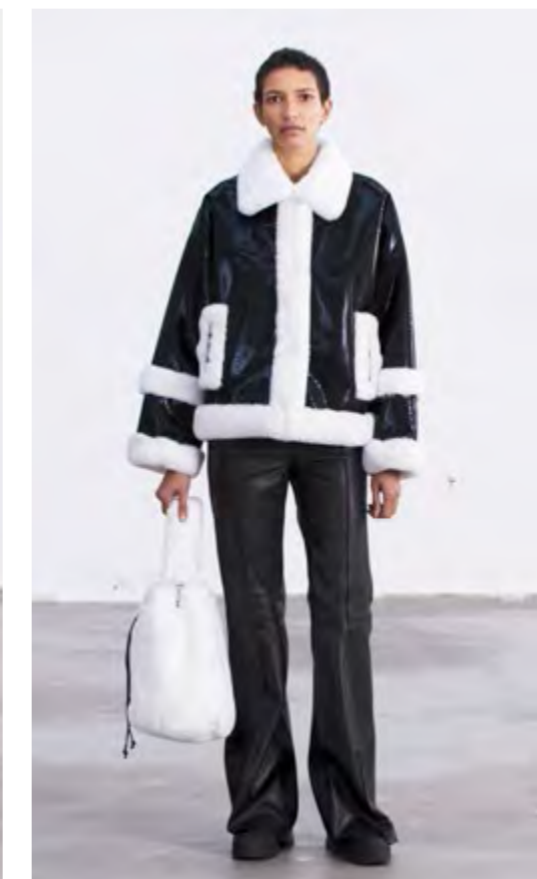

Hester Jacket _ Black Snake/White