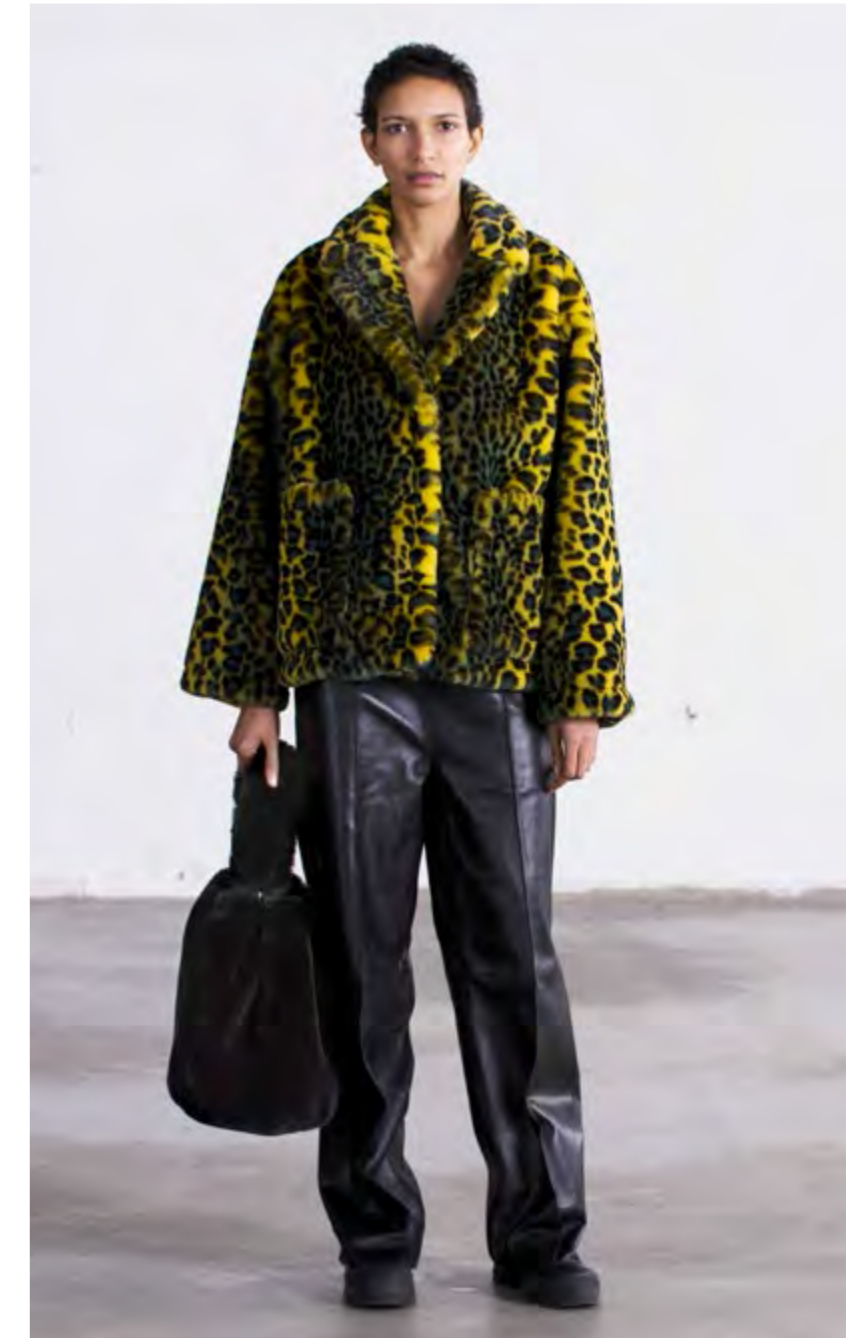

Tess Jacket _ Turquoise/Yellow Leo