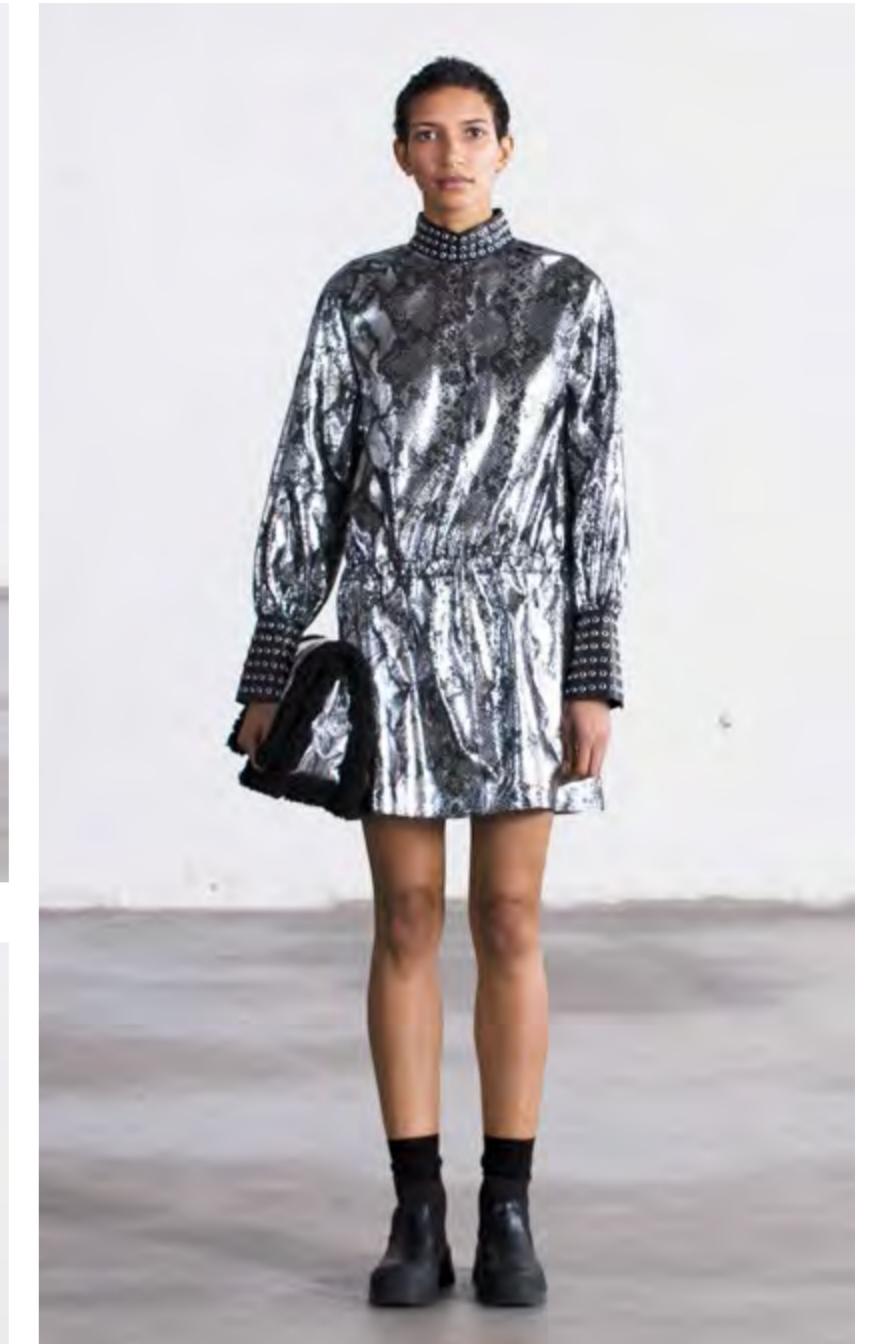

Gabi Shirt \_ Bright Green  
Megan Pant \_ Bright Green

Gabi Shirt \_ Sea Turtle  
Bette Pant \_ Green Snake

Harper Dress \_ Black

Harper Dress \_ Dark Lilac

Harper Dress \_ Black/Metallic Snake

Kelly Shirt \_ Cobalt Blue  
Caroline Pant \_ Black