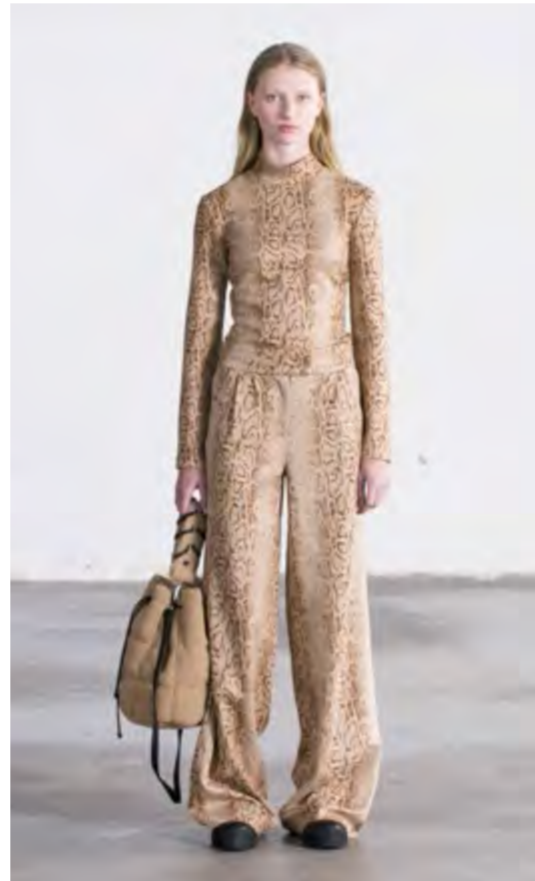

Felicity Top _ Beige Leo
Jeany Pant _ Beige Leo