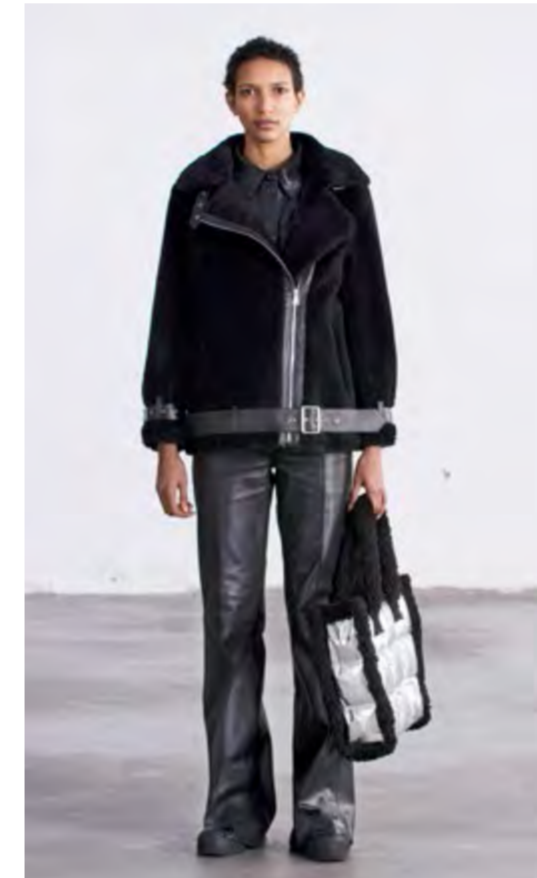

Colleen Jacket _ Black/Black