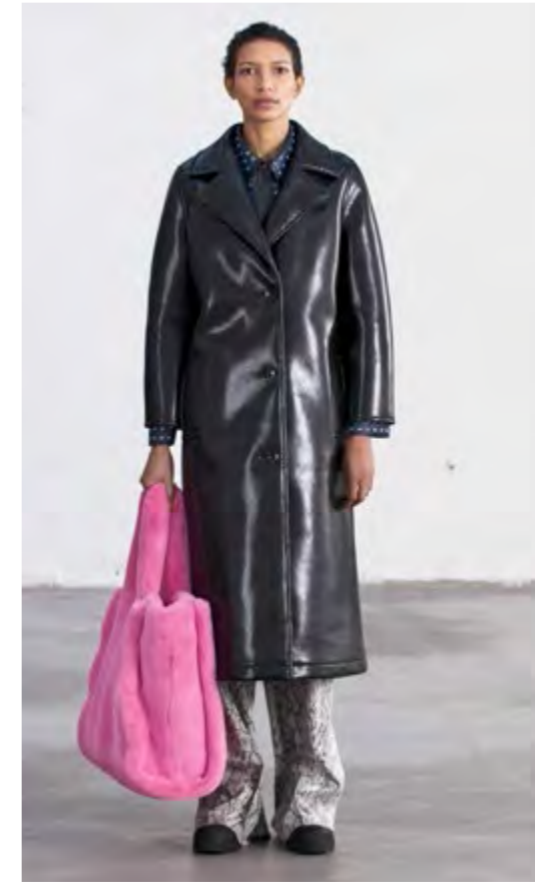

Mollie Coat _ Black Snake