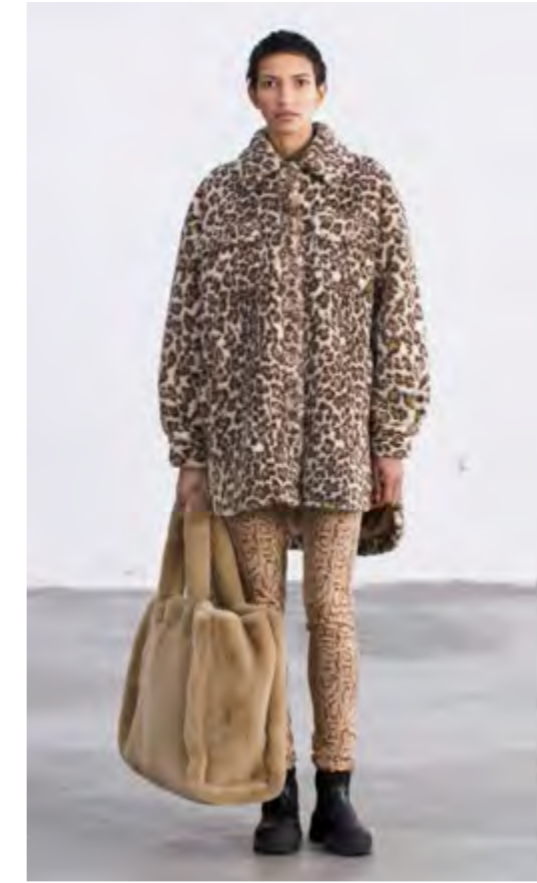

Sabi Jacket _ Classic Leo