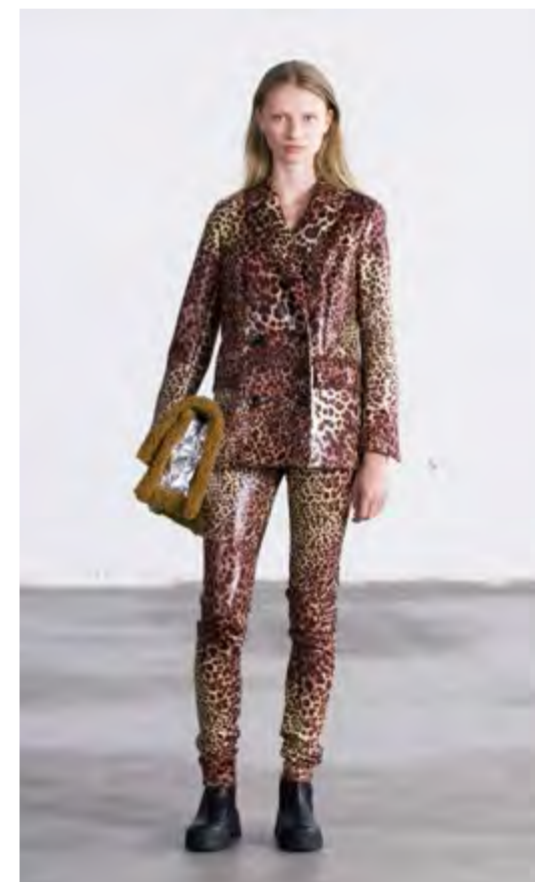

Amber Shirt \_ Ink Blue  
Dianne Skirt \_ Black Snake

Tiffany Jacket \_ Classic Tiger

Wendy Coat \_ Light Blue

Wendy Coat \_ White

Cassidy Blazer \_ Classic Leo  
Cordelia Leggings \_ Classic Leo

Cassidy Blazer \_ Green Snake  
Bette Pant \_ Green Snake