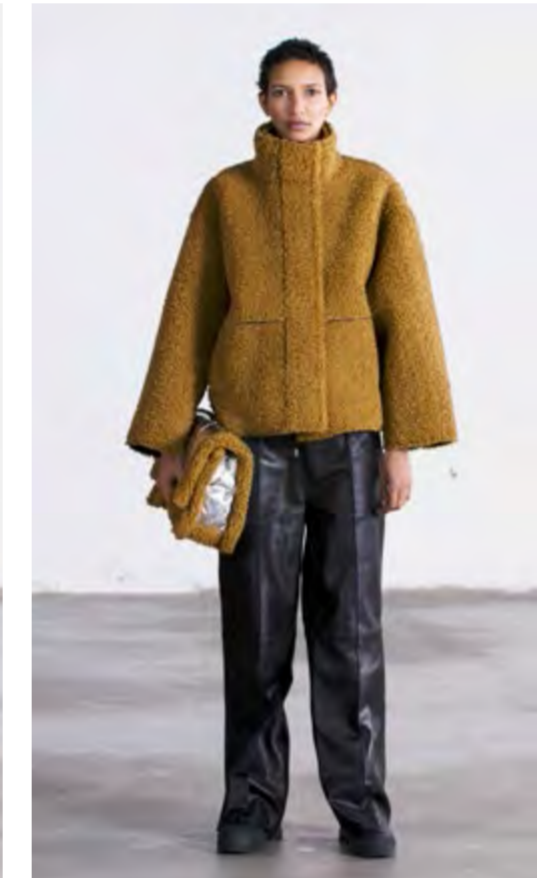

Gia Parka \_ Taupe

Gia Parka \_ Thunder Blue

Hazel Coat \_ Black

Hazel Coat \_ Nougat

Hazel Coat \_ Army Green

Hazel Long Coat \_ Navy

Hazel Short \_ Army Green

Hazel Short Jacket \_ Black