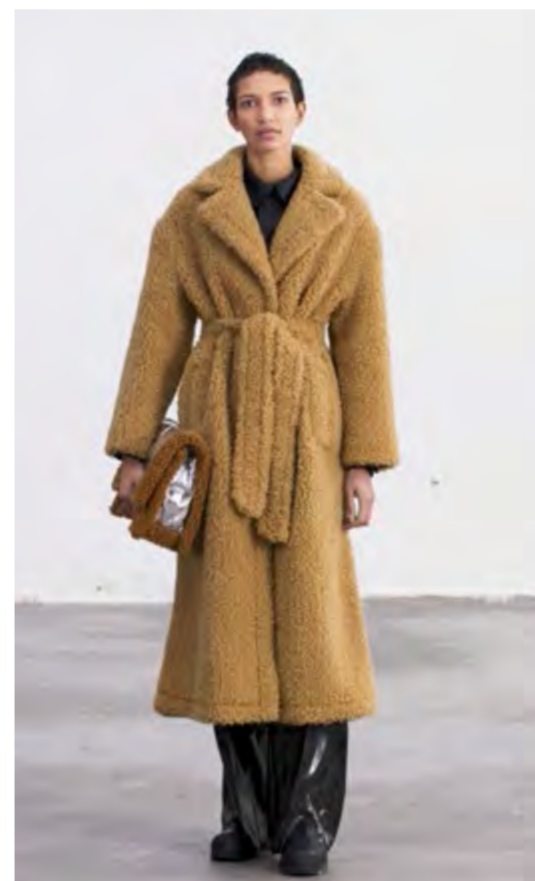

Nikki Coat \_ Black/Off-White

Nino Coat Check \_ Black/Off-White

Melendy Jacket \_ Black/Red

Melendy Jacket \_ Black/Yellow

Phoebe Coat \_ Sand

Phoebe Coat \_ Black

Maxine Coat \_ Pink

Nikki Coat \_ Black/Nougat