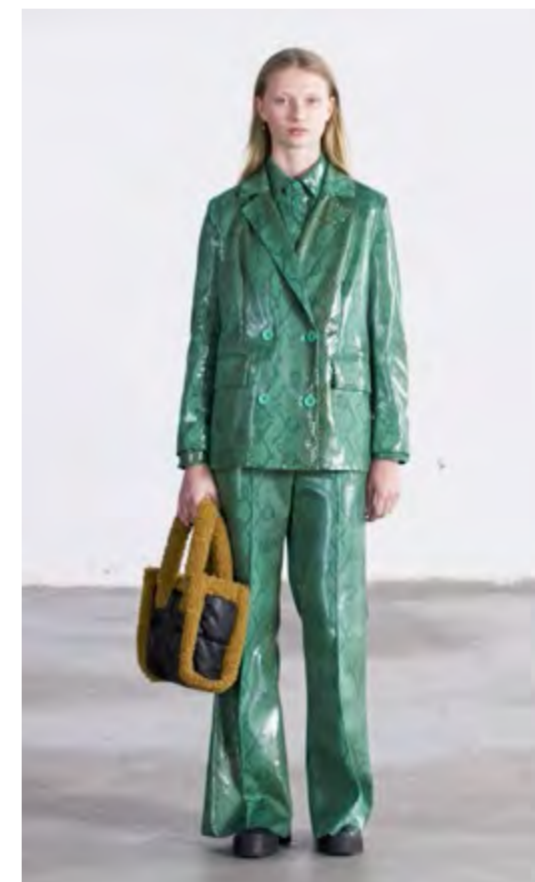

Amber Shirt \_ Ink Blue  
Dianne Skirt \_ Black Snake

Tiffany Jacket \_ Classic Tiger

Wendy Coat \_ Light Blue

Wendy Coat \_ White

Cassidy Blazer \_ Classic Leo  
Cordelia Leggings \_ Classic Leo

Cassidy Blazer \_ Green Snake  
Bette Pant \_ Green Snake