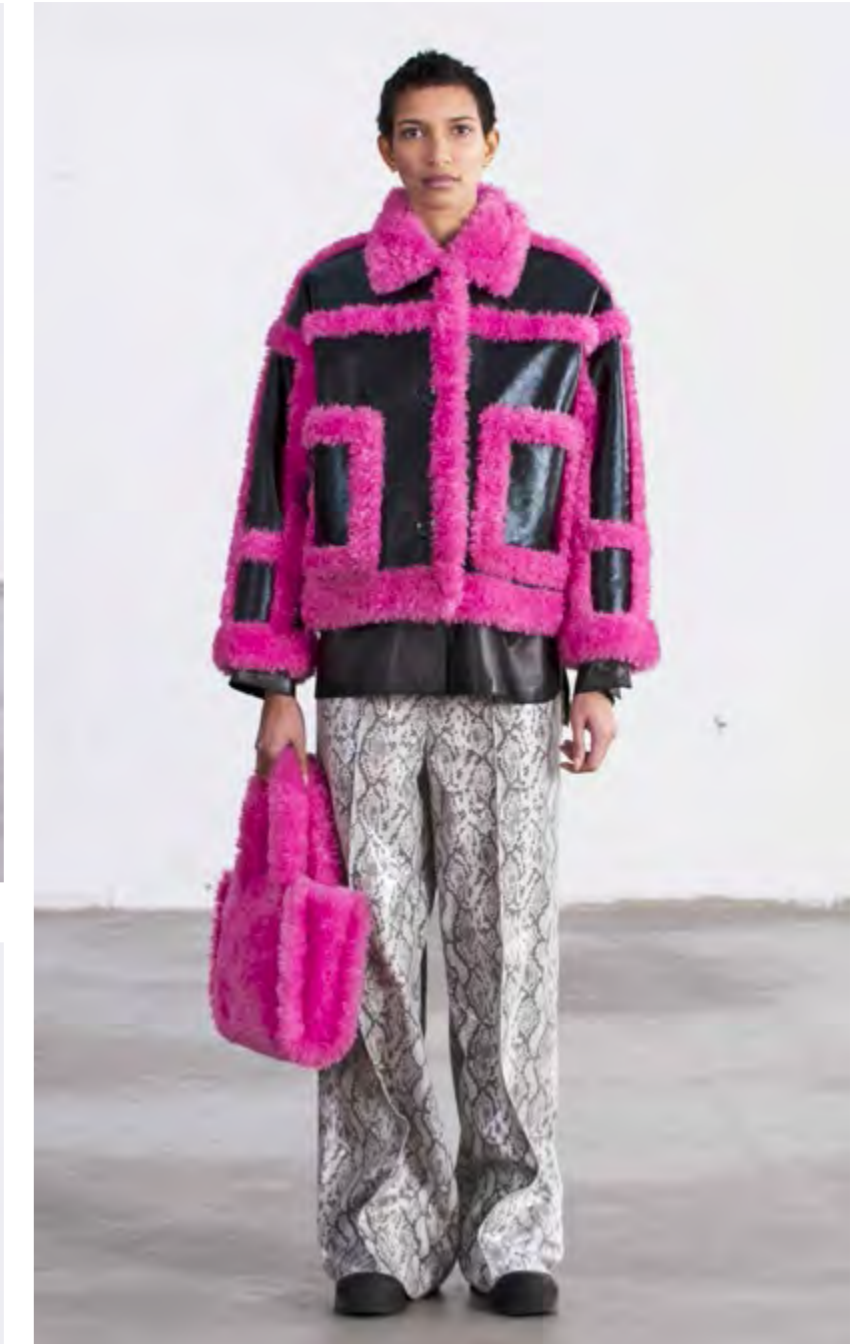

Cleo Coat \_ Off-White/Black

Crystal Coat \_ Black/Purple Zebra

Crystal Coat \_ Black/Yellow Zebra

Emilia Coat \_ Bubblegum Pink

Emilia Coat \_ Yellow

Fay Jacket \_ Black/Pink

Crystal Coat \_ Pink

Demi Coat \_ Black