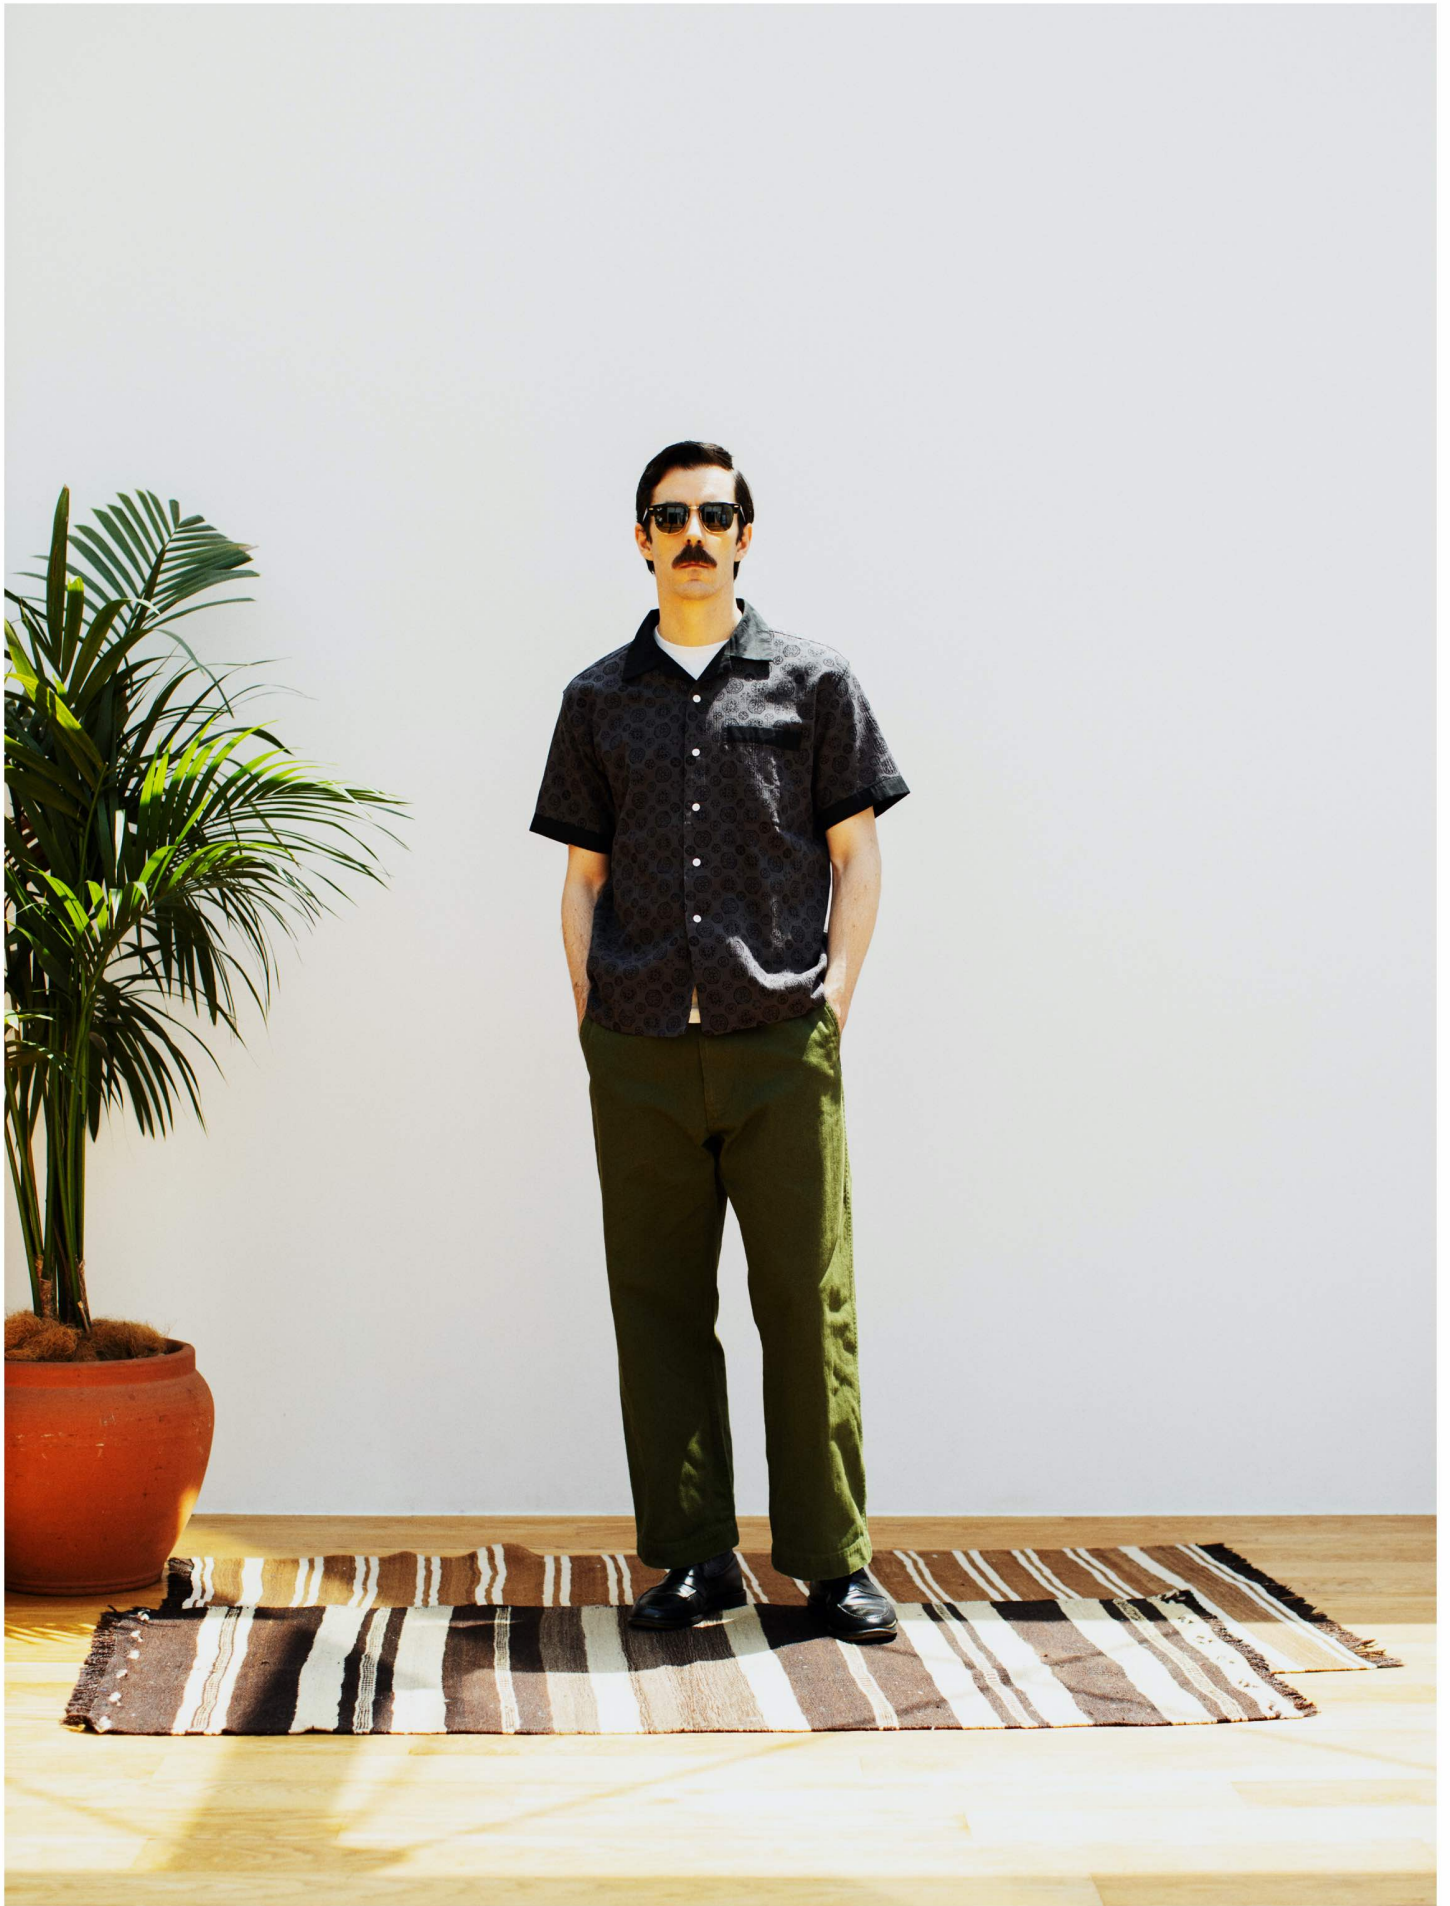

Tops: Short Sleeve Open Combination Collar Takashima Chijimi® Print #Grey 1101-1213

Pants: MIL Trousers #Olive 1123-1437