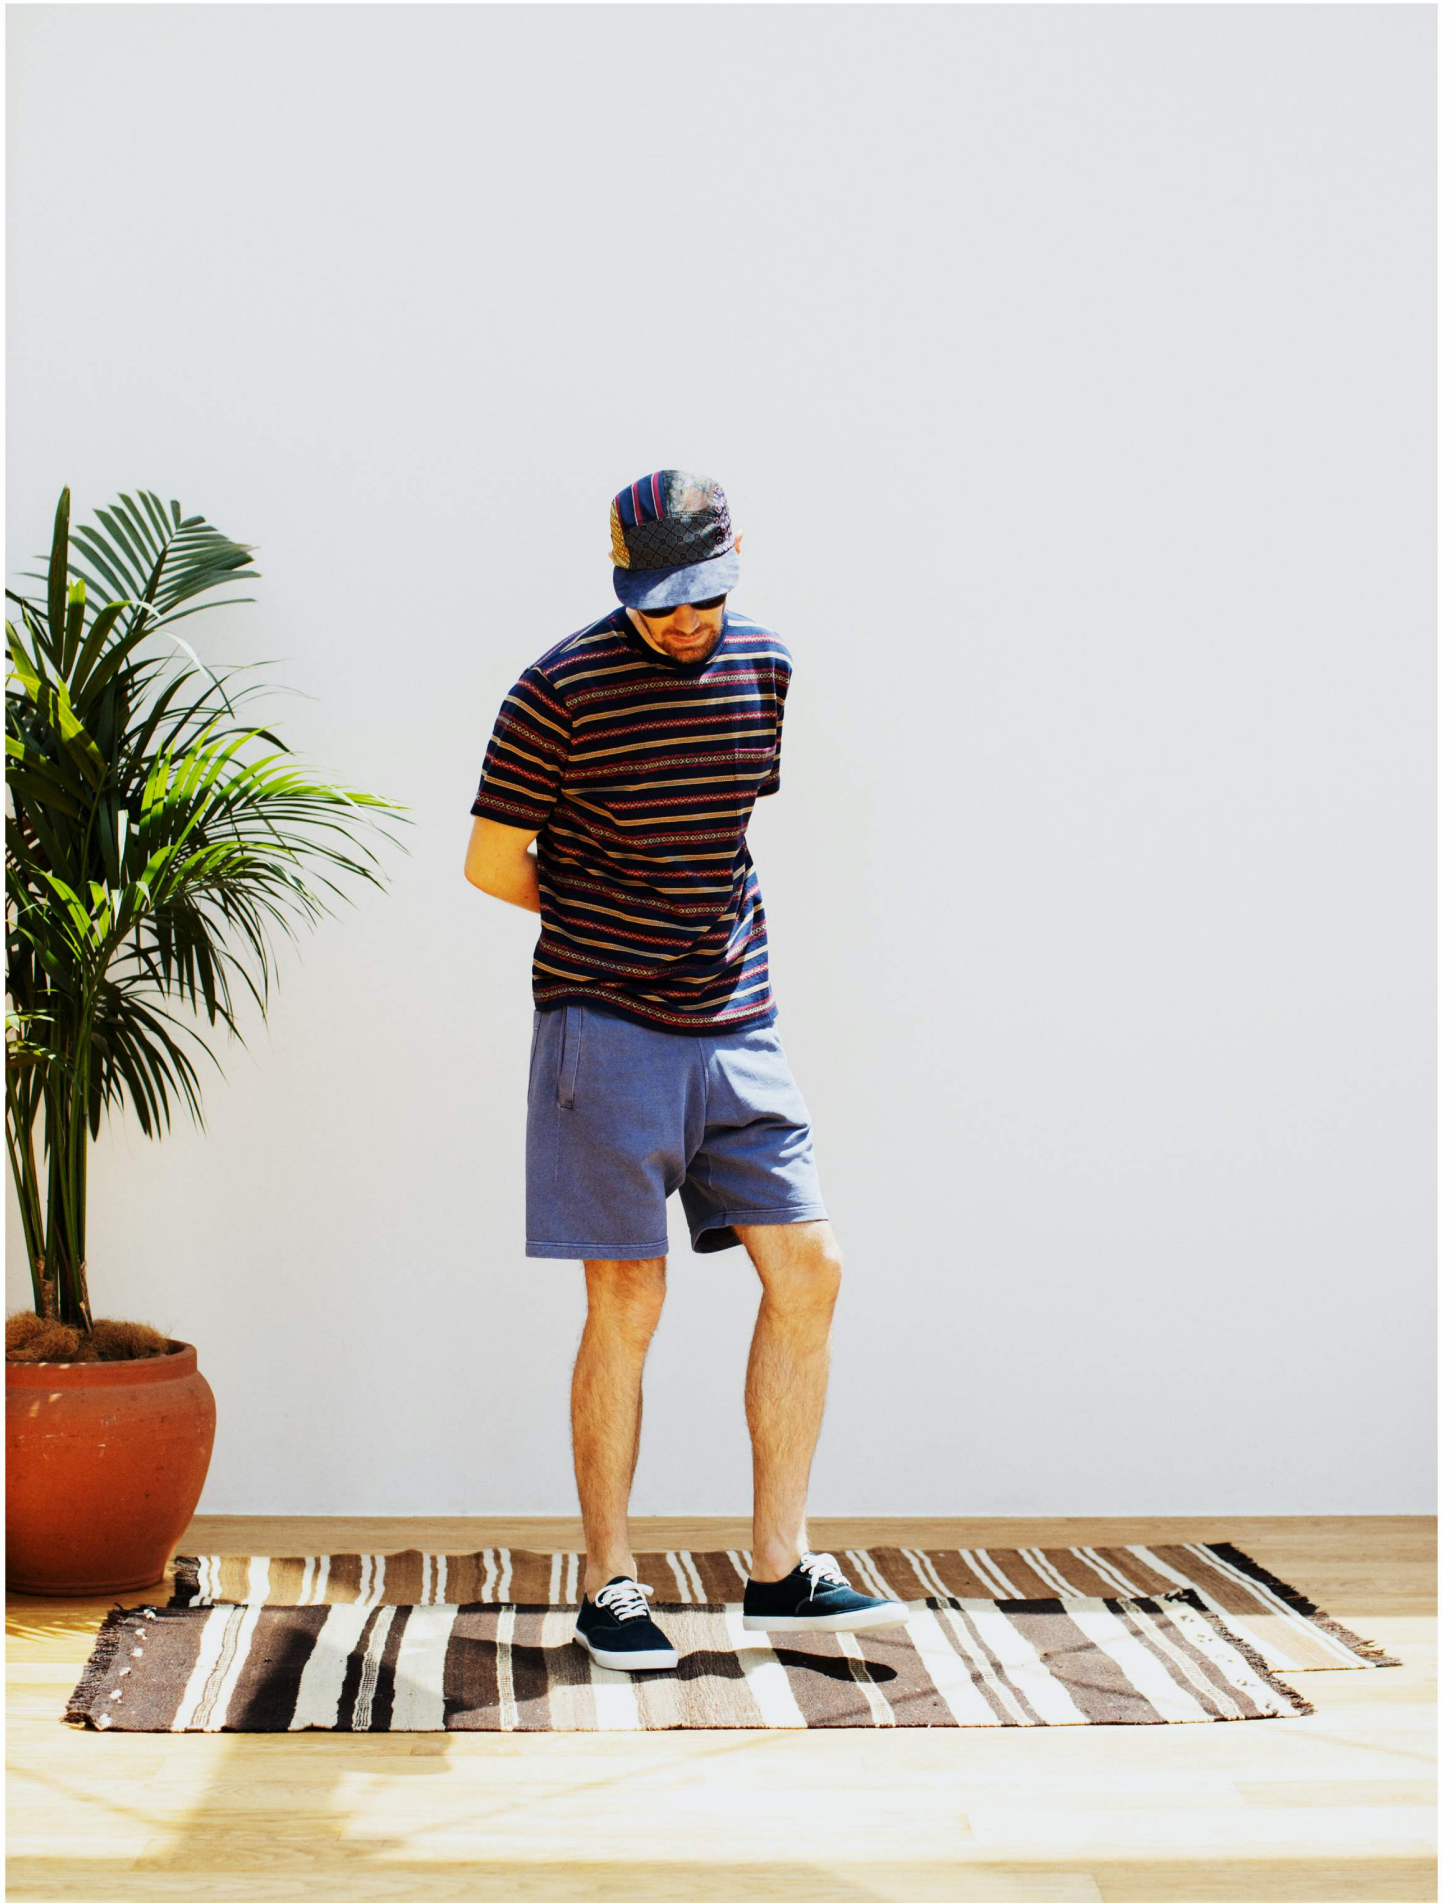

Tops: Pocket Tee Jacquard Stripe #Navy 1104-1051
Pants: Athletic Short Sweat Pigment Dye #Blue 1125-2113
Headwear: 5Panel Multi #Navy 1141-5395