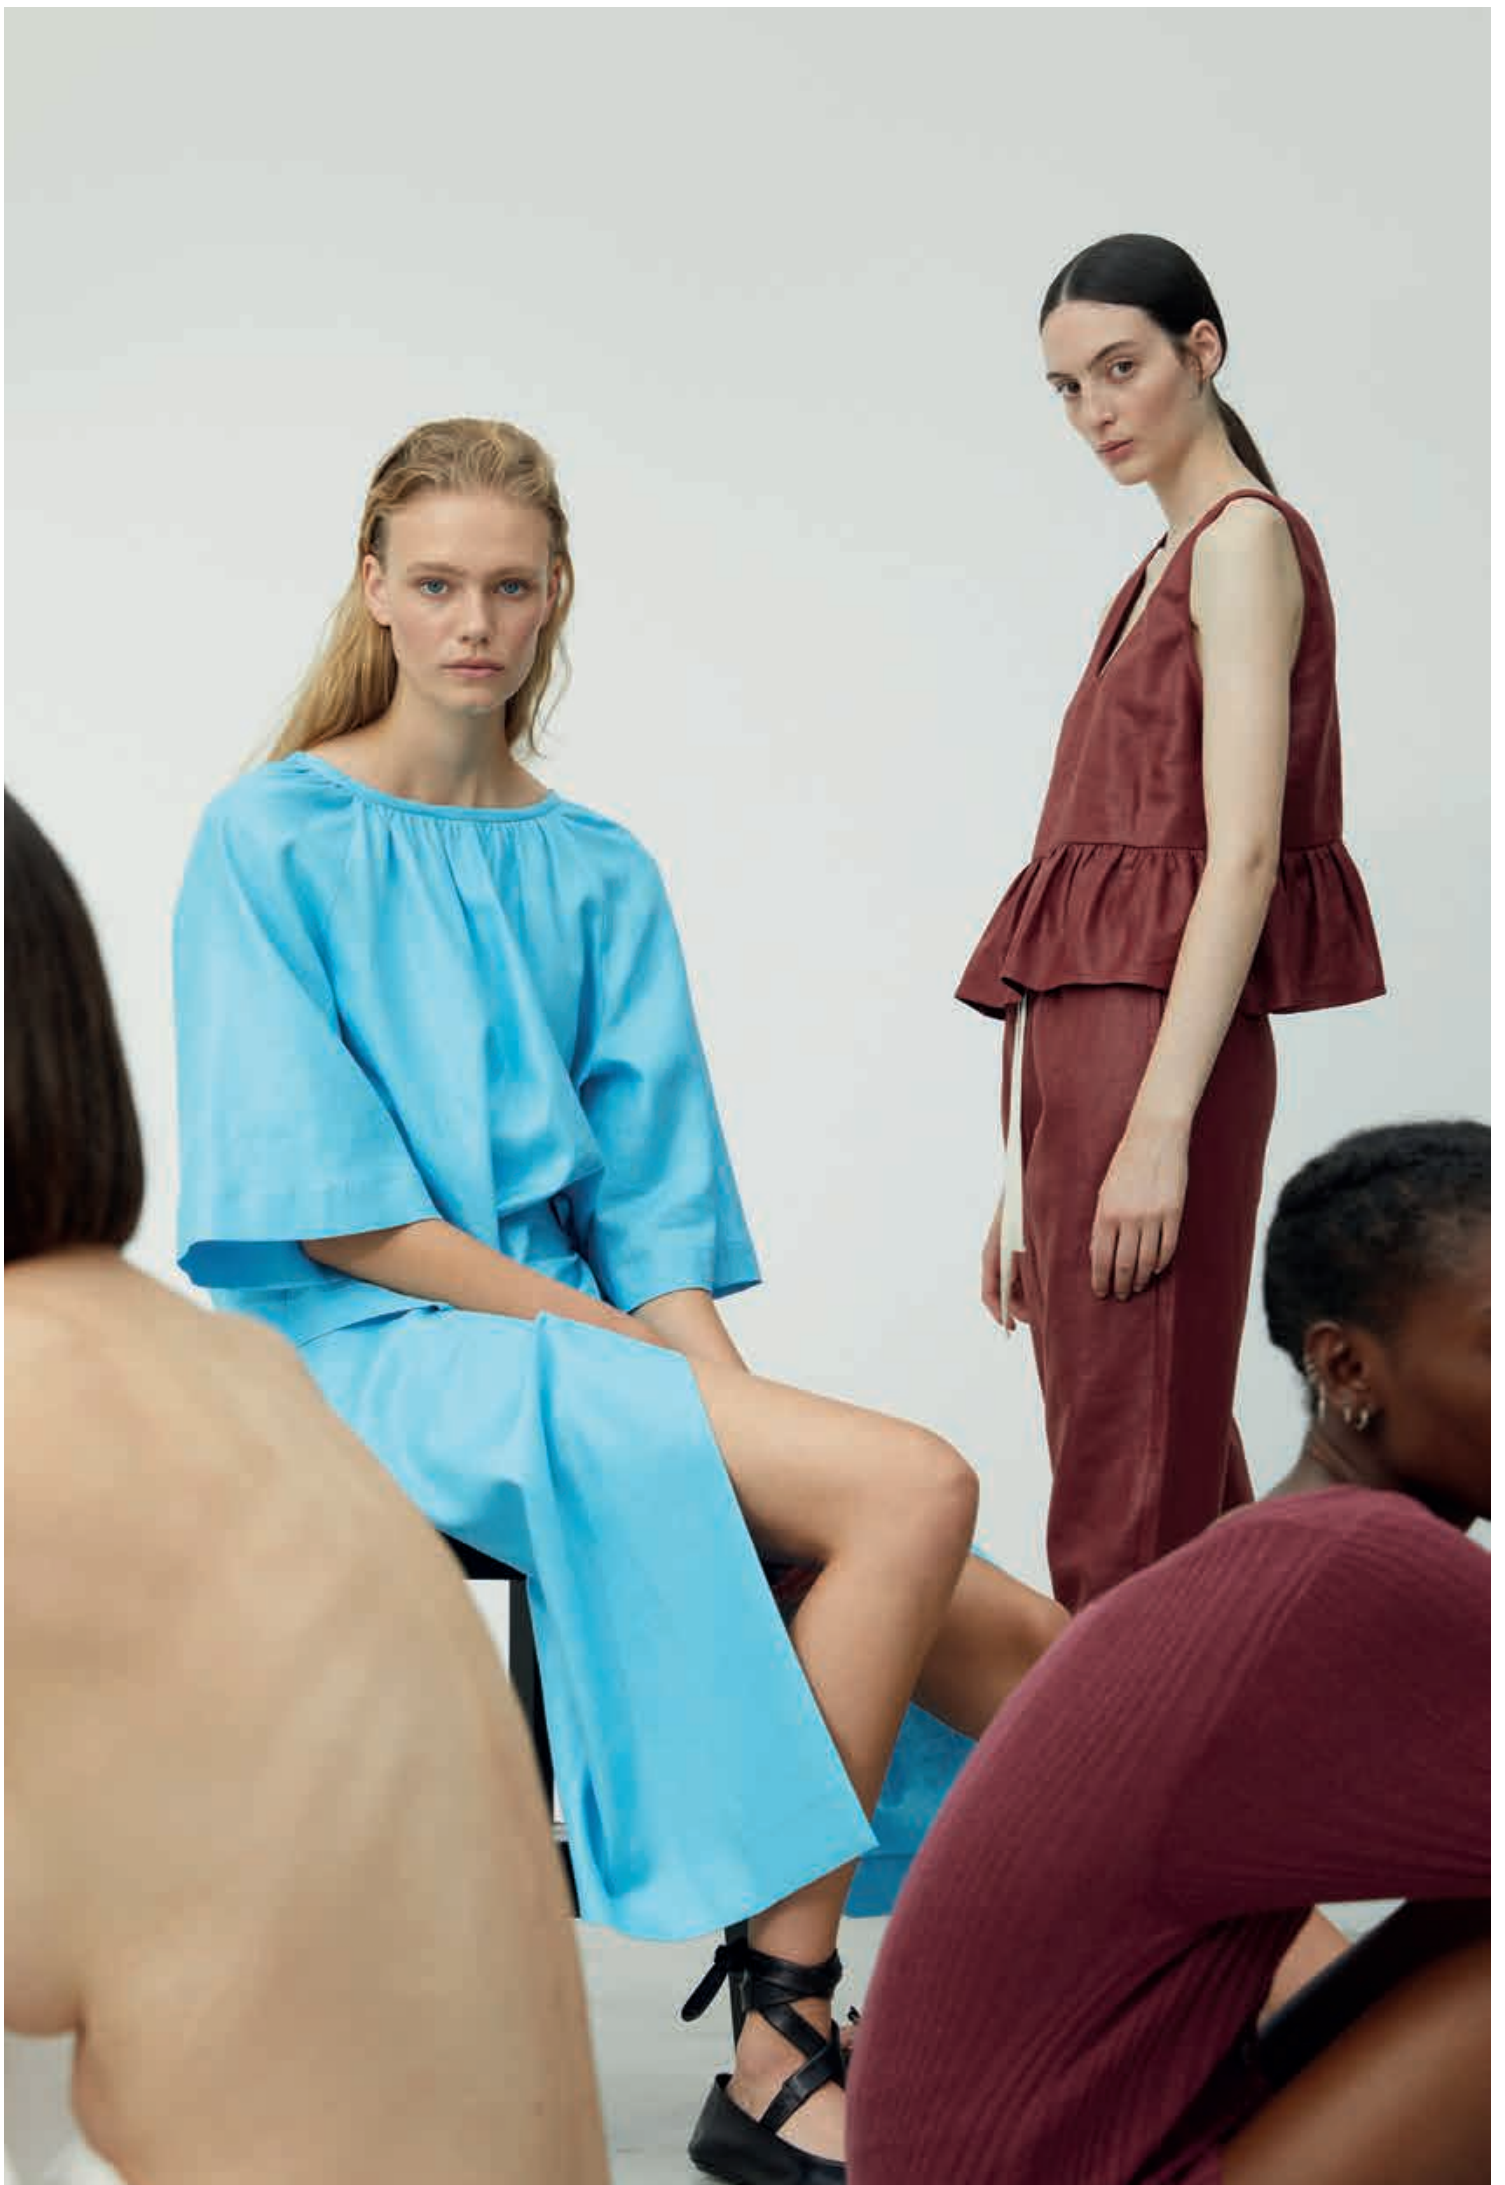

36.1 from left to right
shirt UMILE 020016
skirt ULTRA 115266

36.2
knit XILOLO B22403