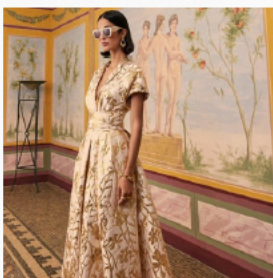

HIGH ALCHEMY
FALL / WINTER 2025 MARKET
February 4-21, 2025

MICHINO

DMN PARIS

WASTE PARIS*

HISO*

JACQUEMUS
SUNGLASSES

TEMPERLEY LONDON

AND MORE...